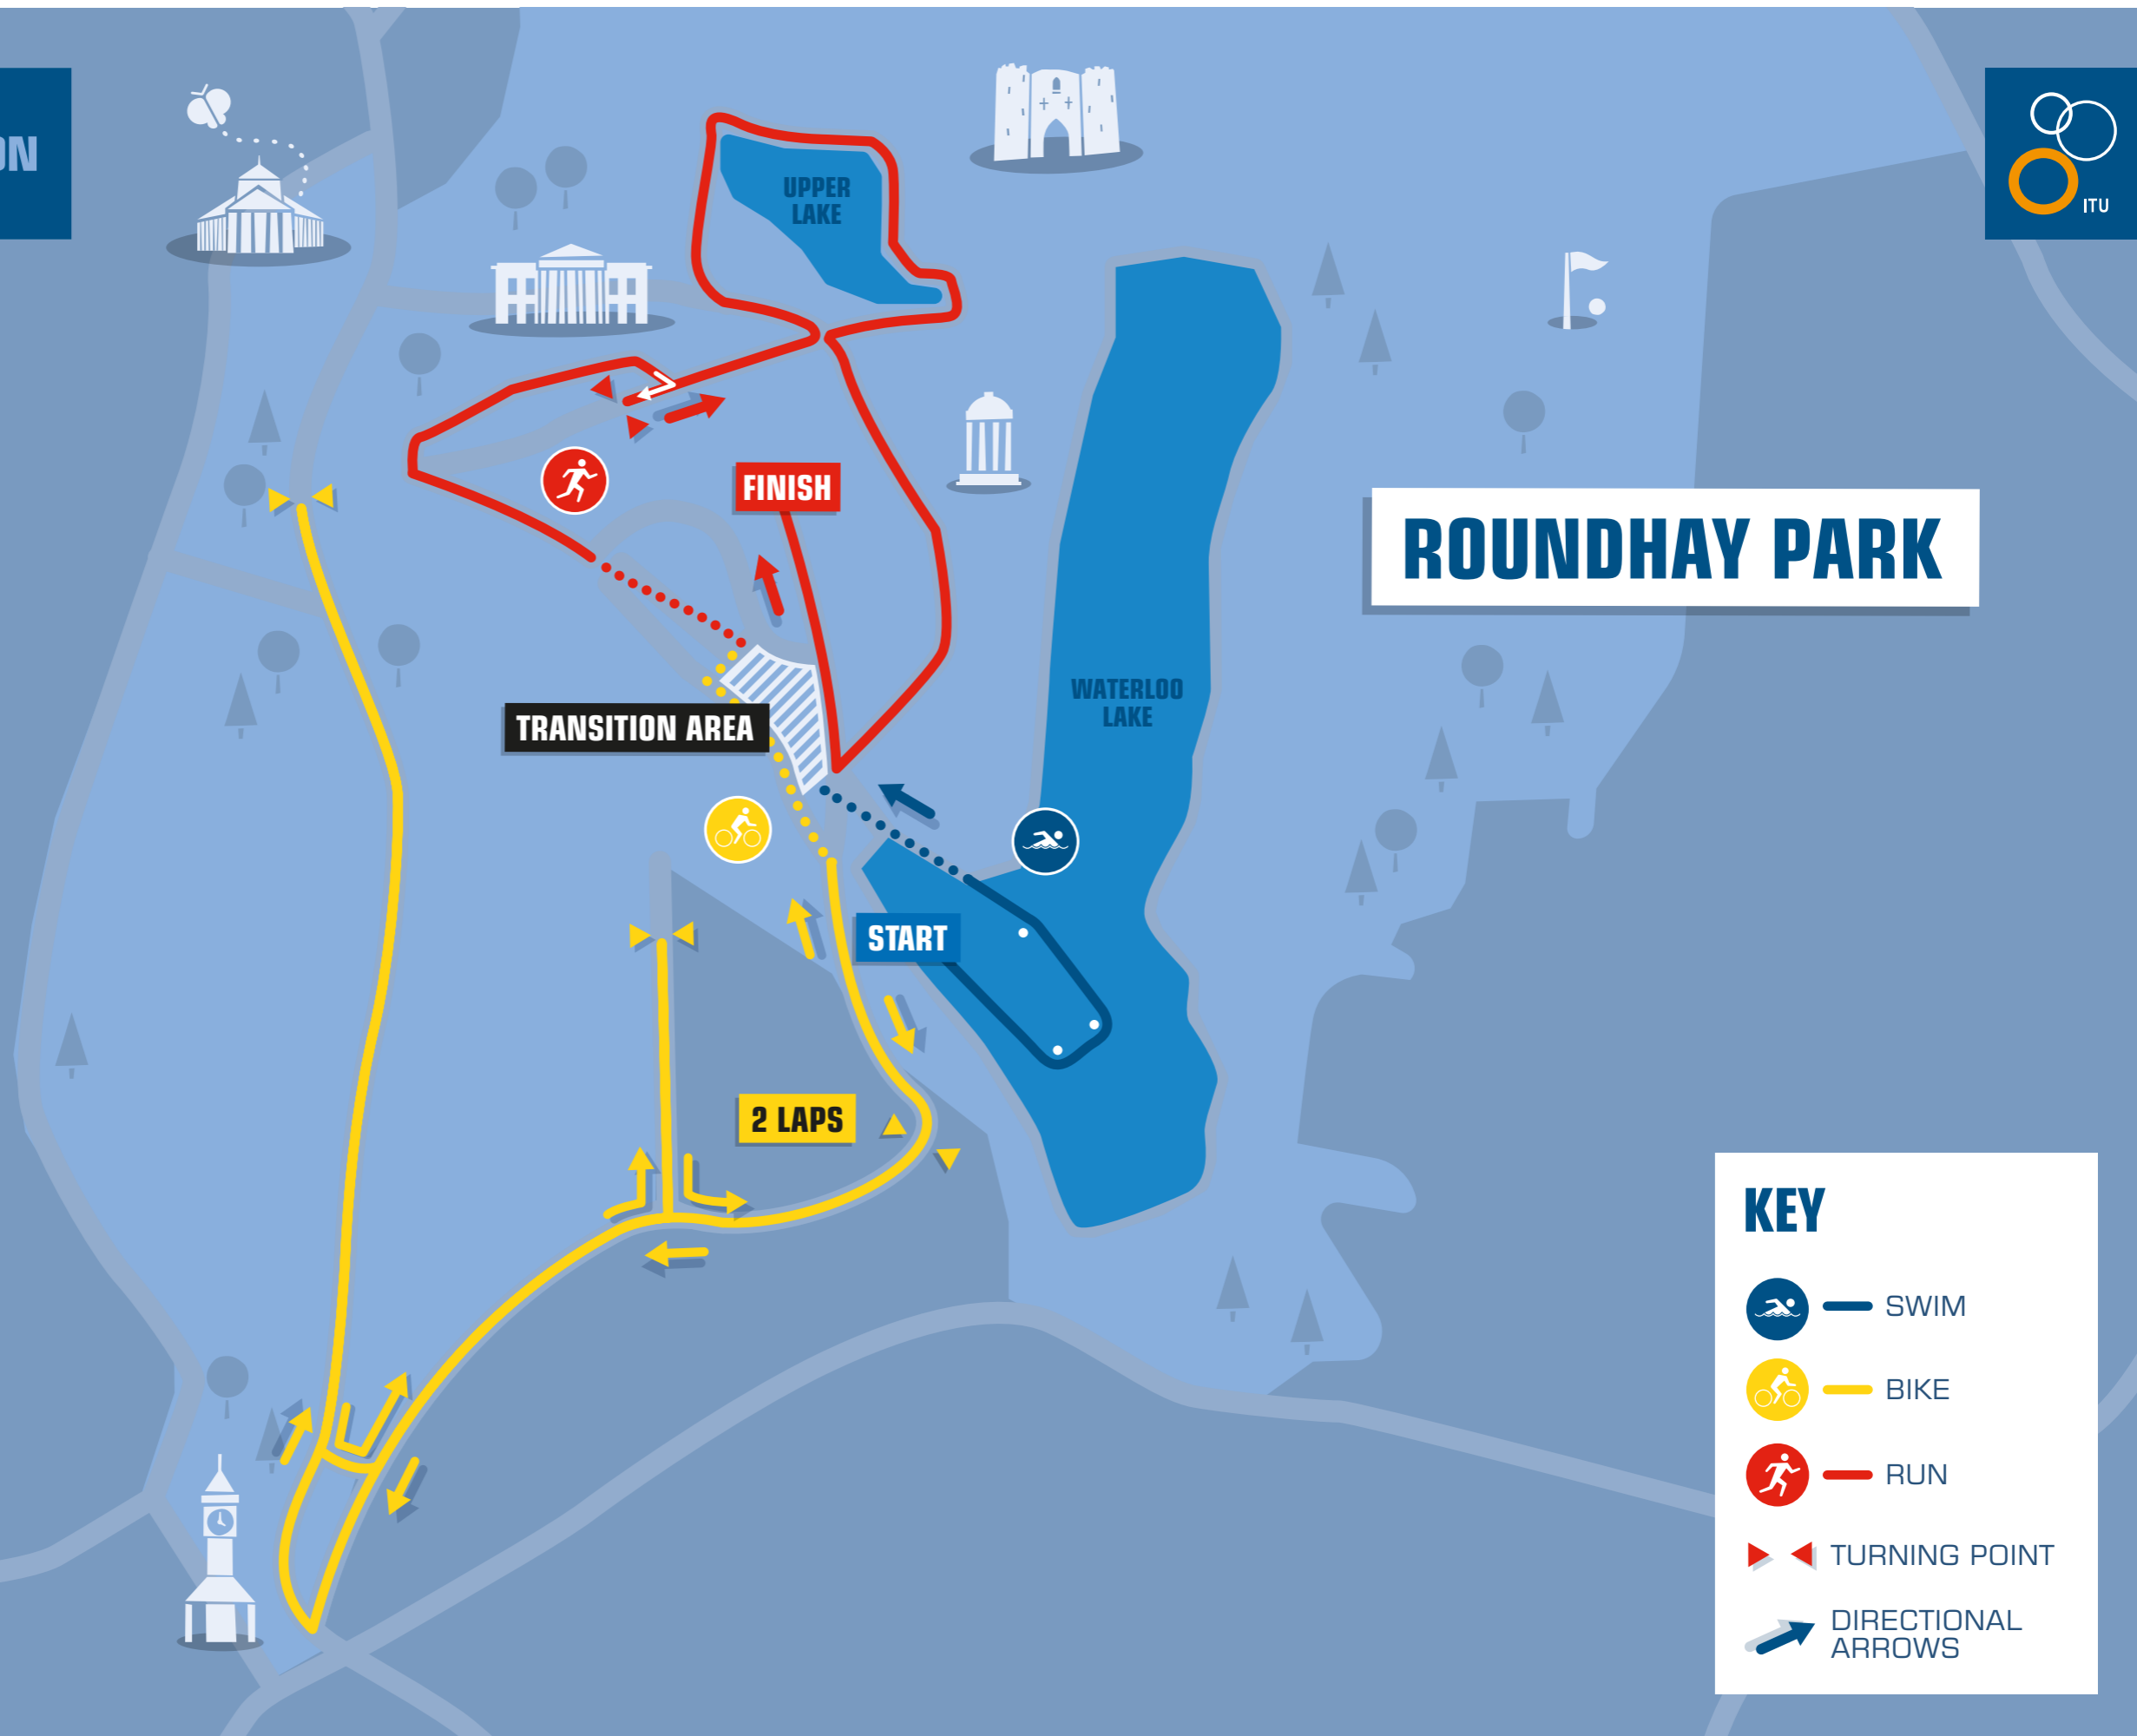

Youth and Junior Route

ITU
WORLD TRIATHLON
LEEDS

ROUNDHAY PARK

DISTANCES

- 400M
- 10KM
- 2.5KM

KEY

- SWIM
- BIKE
- RUN
- TURNING POINT
- DIRECTIONAL ARROWS