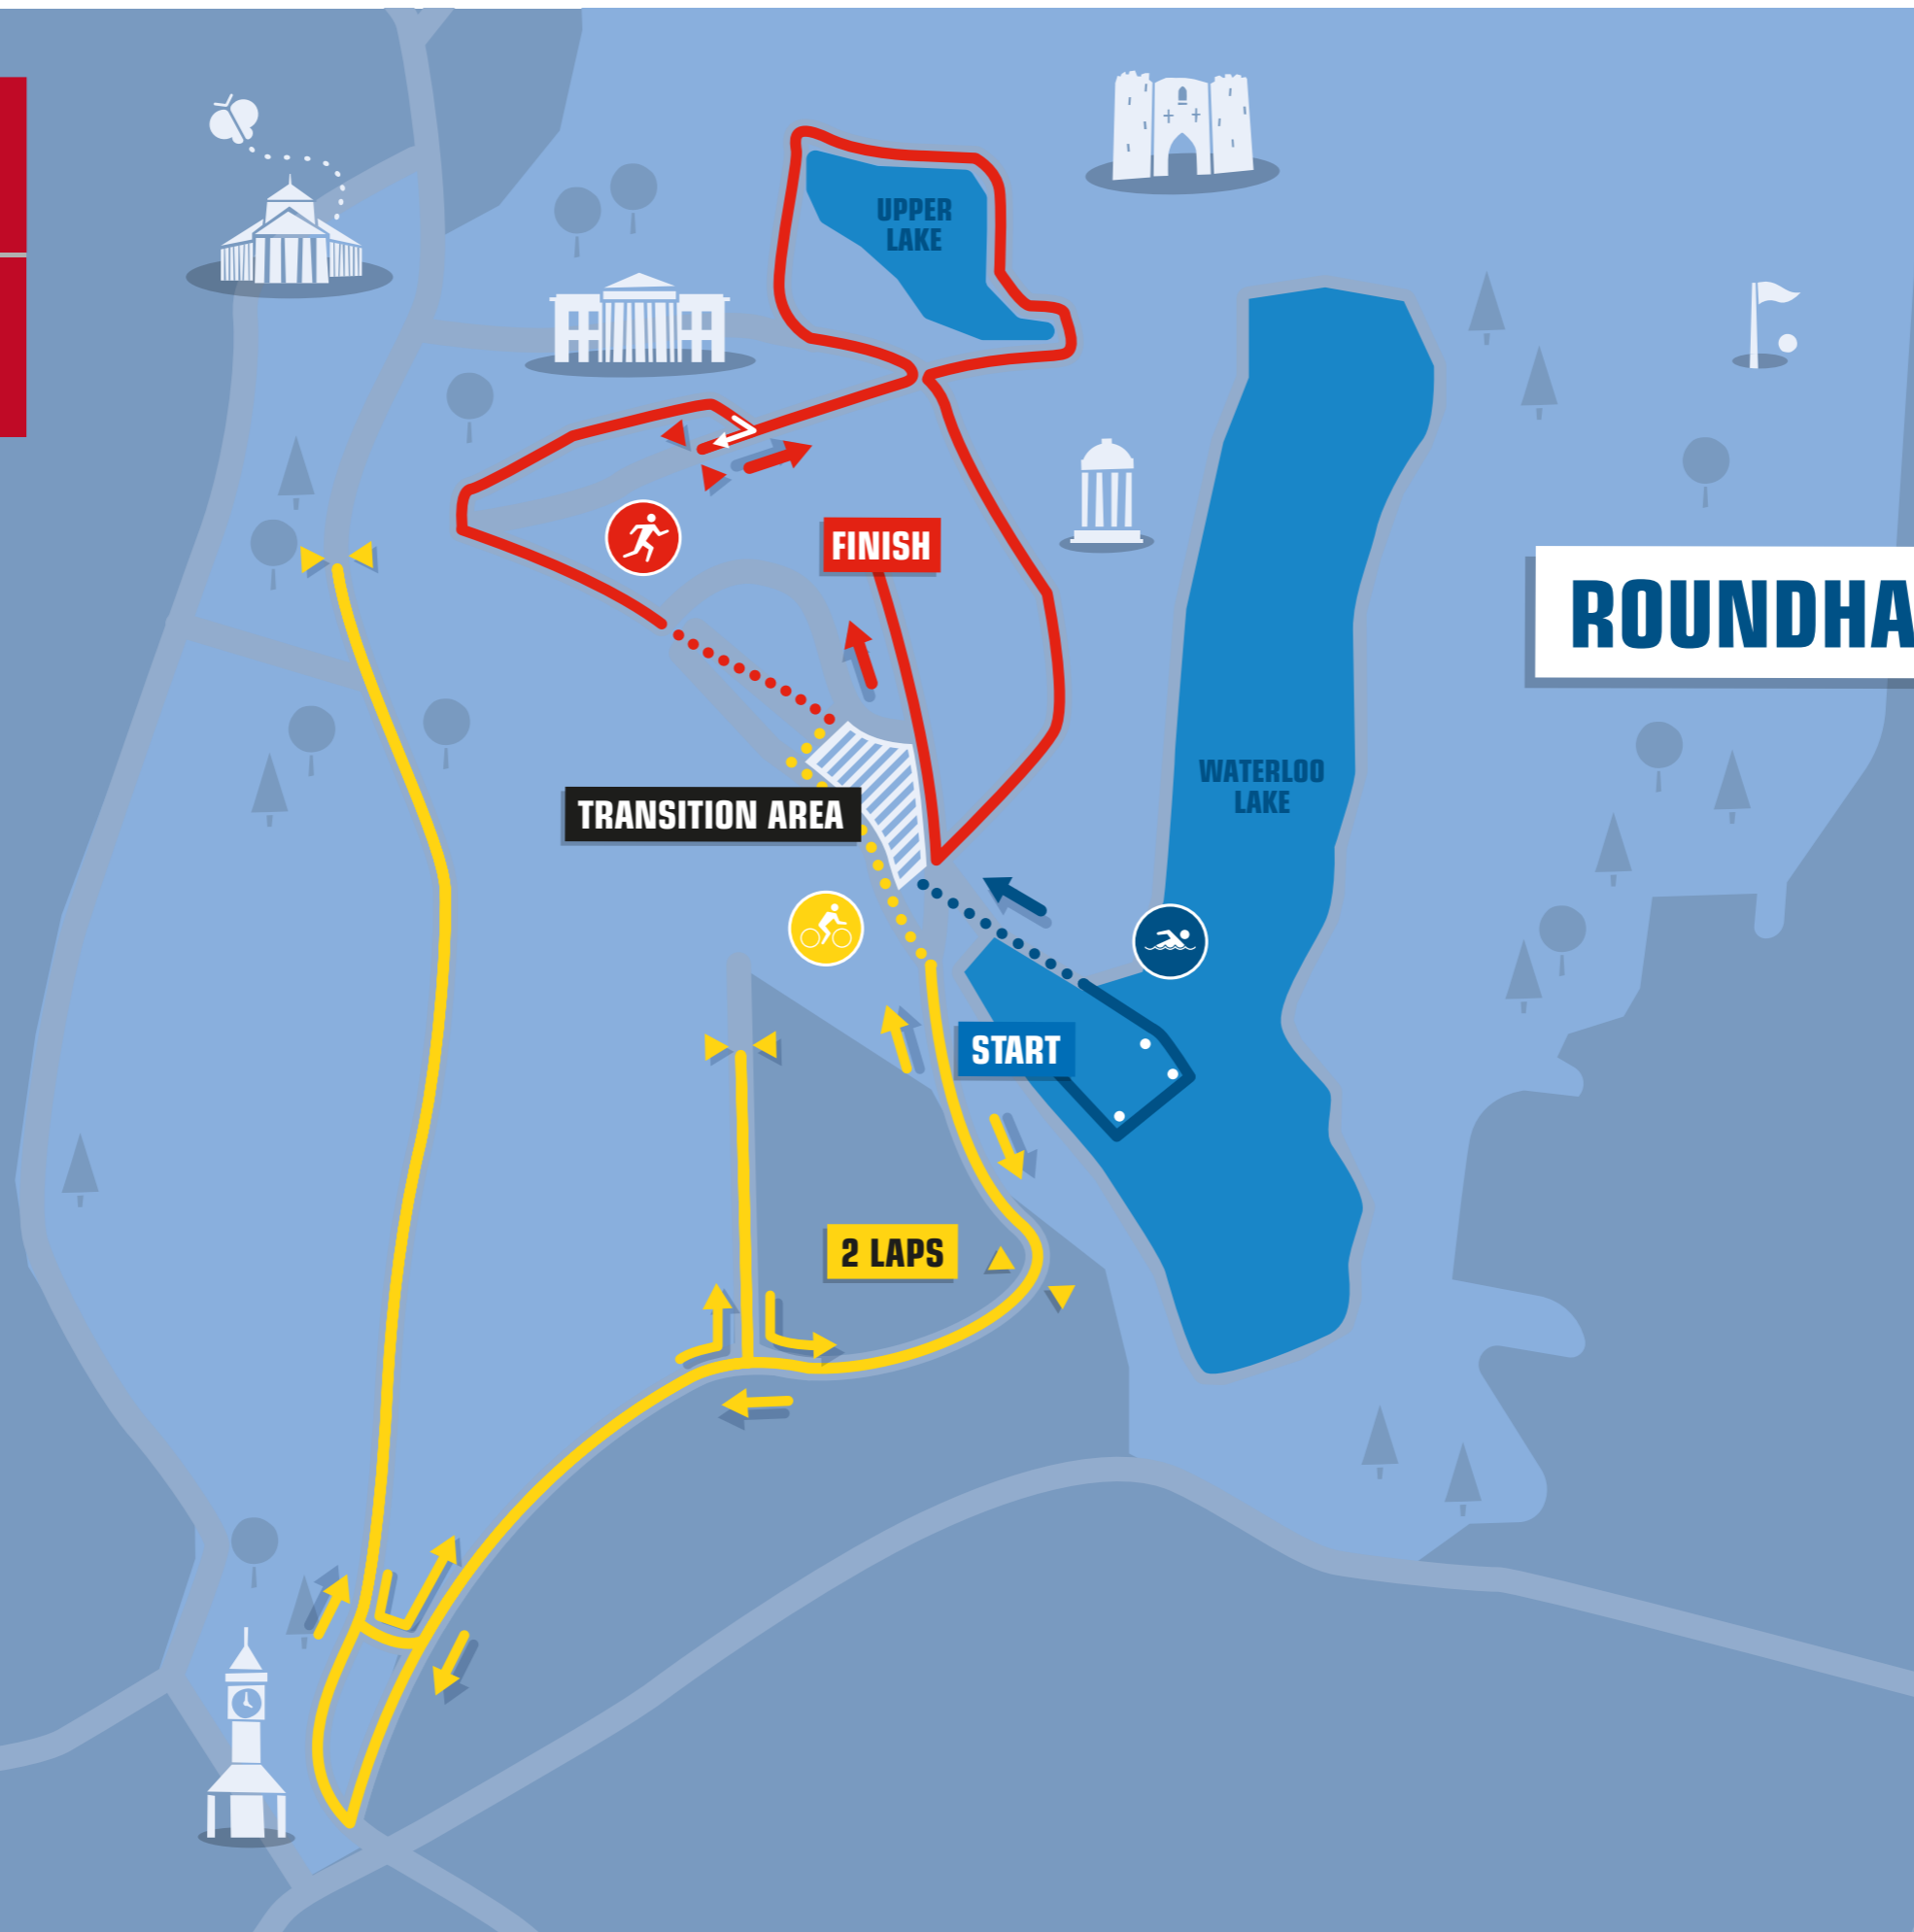

DISTANCES

- 200M
- 10KM
- 2.5KM

ROUNDHAY PARK

KEY

- SWIM
- BIKE
- RUN
- TURNING POINT
- DIRECTIONAL ARROWS