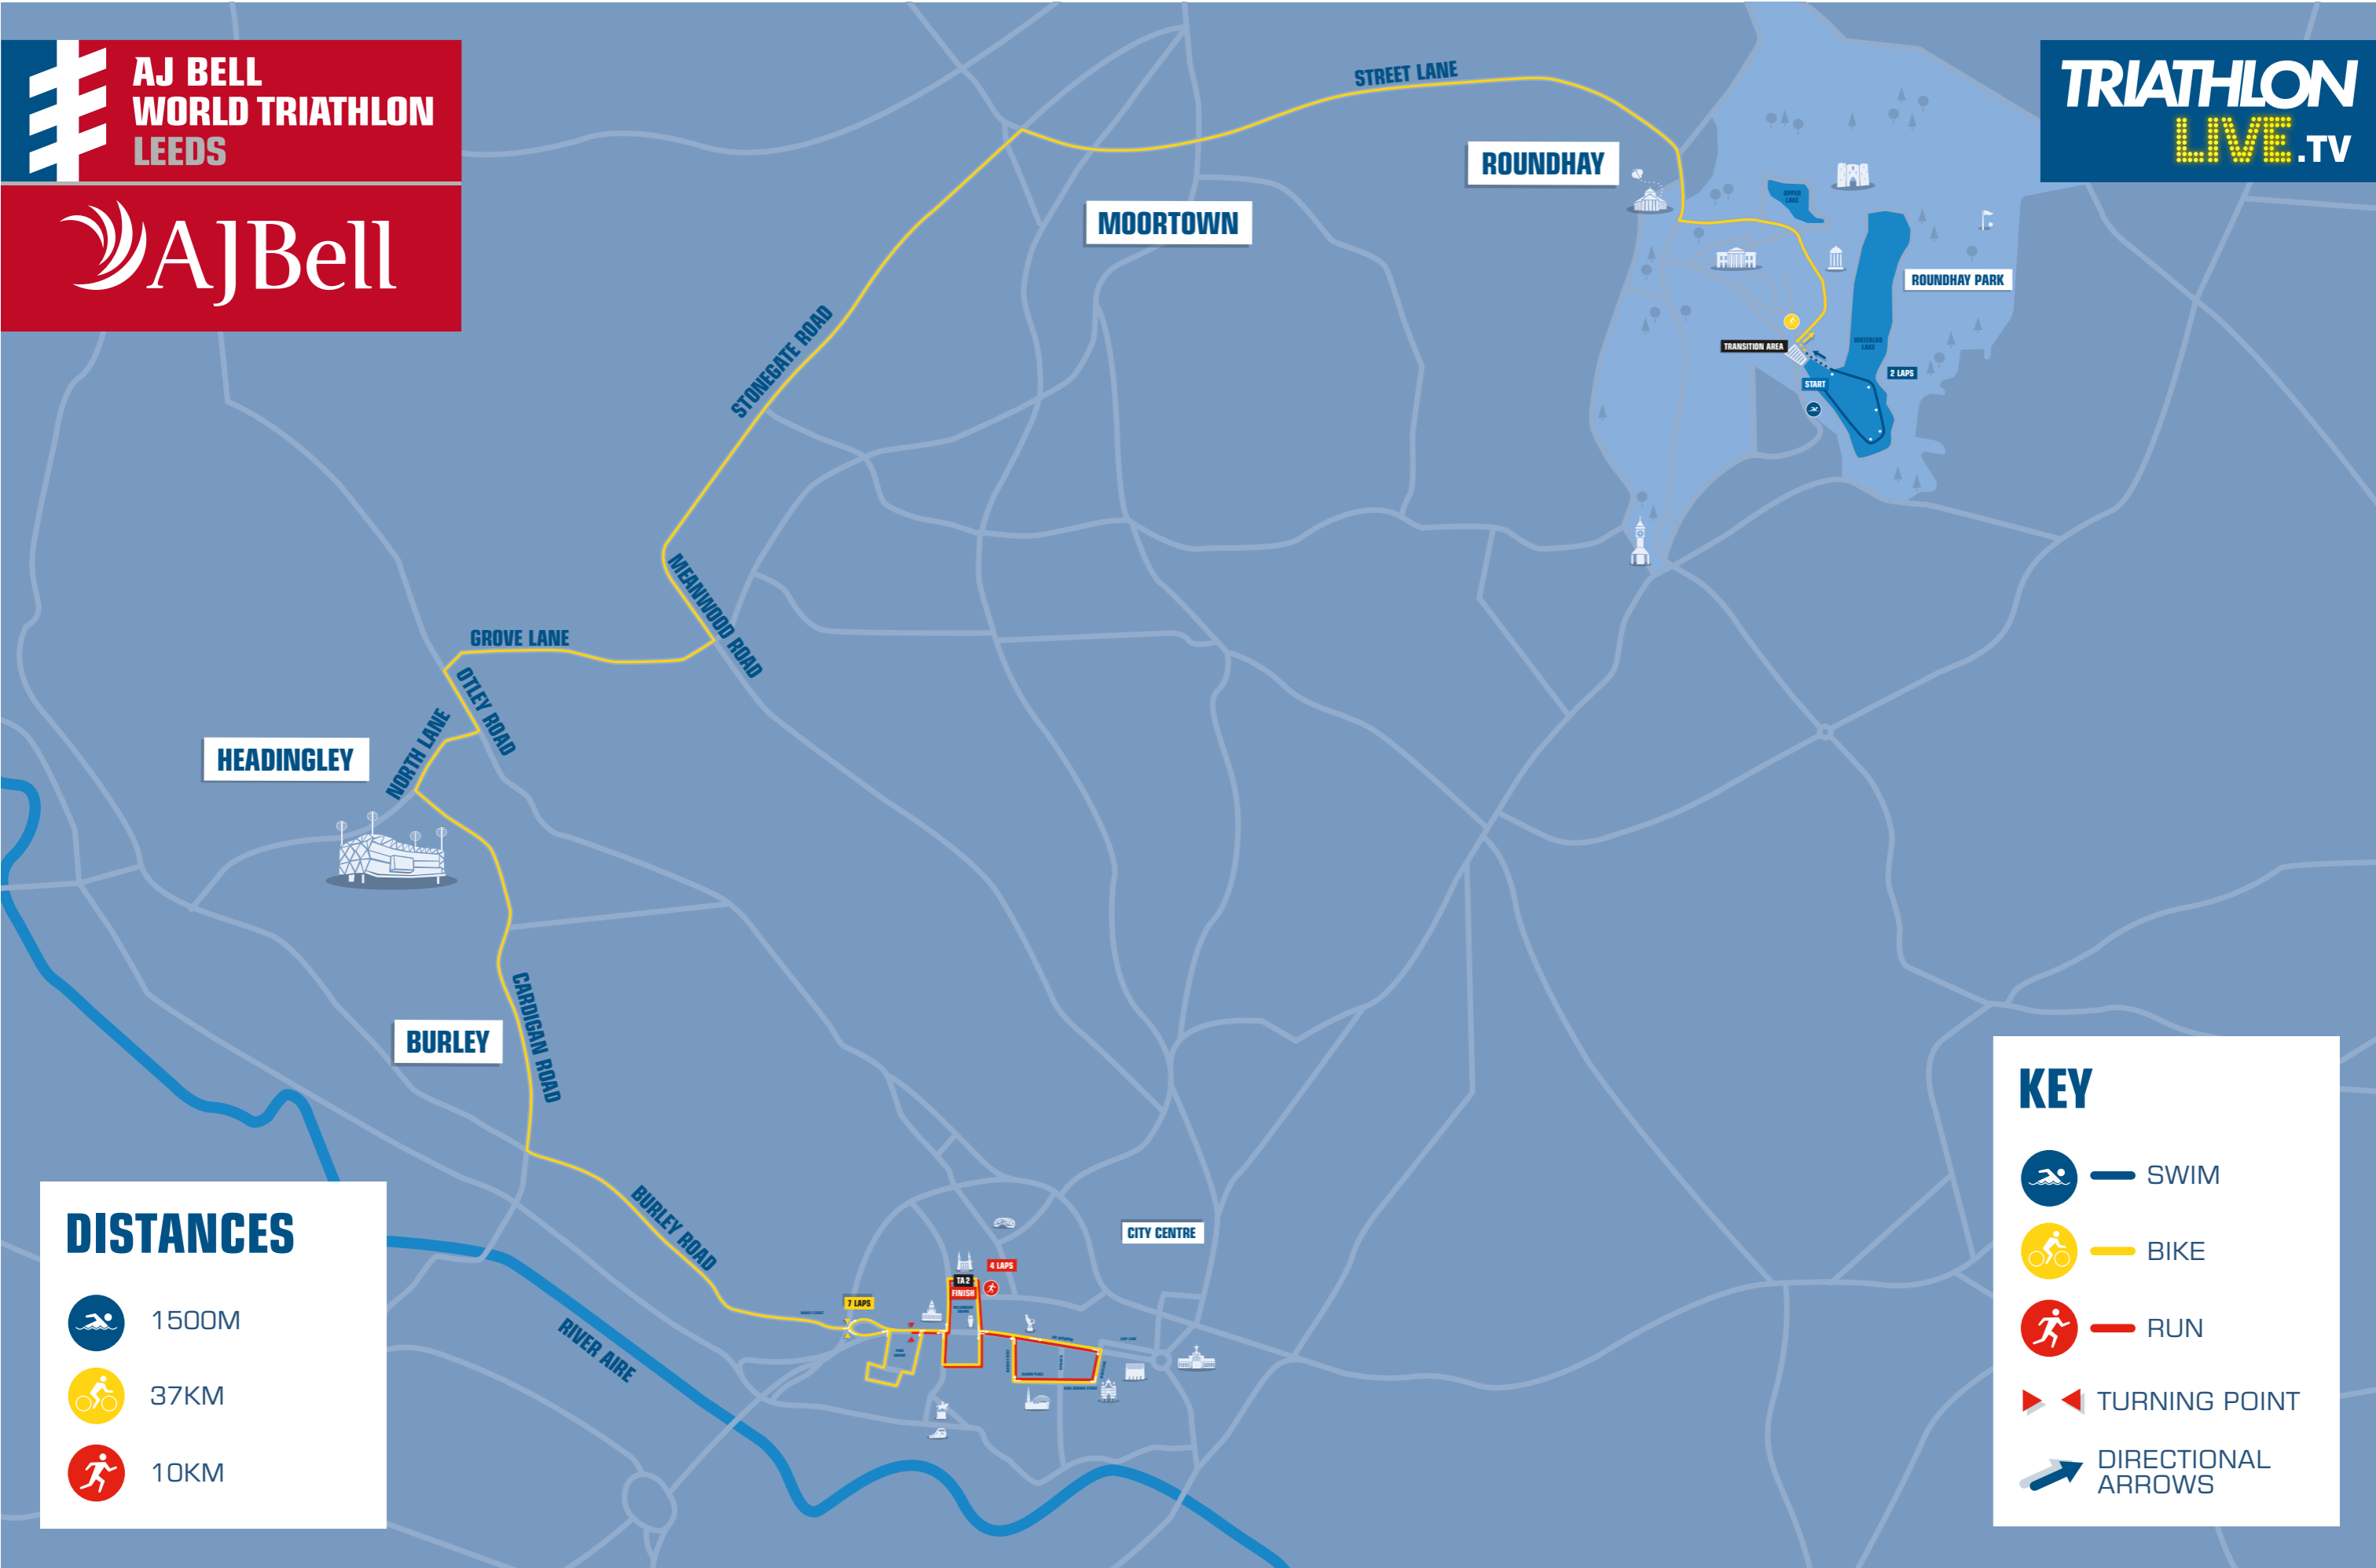

Elite Route – Overview

Elite Route – Transition 1

TRIATHLON
LIVE.TV

AJ BELL
WORLD TRIATHLON
LEEDS

AJBell

Elite Route – Transition 2, City Centre Laps and Finish