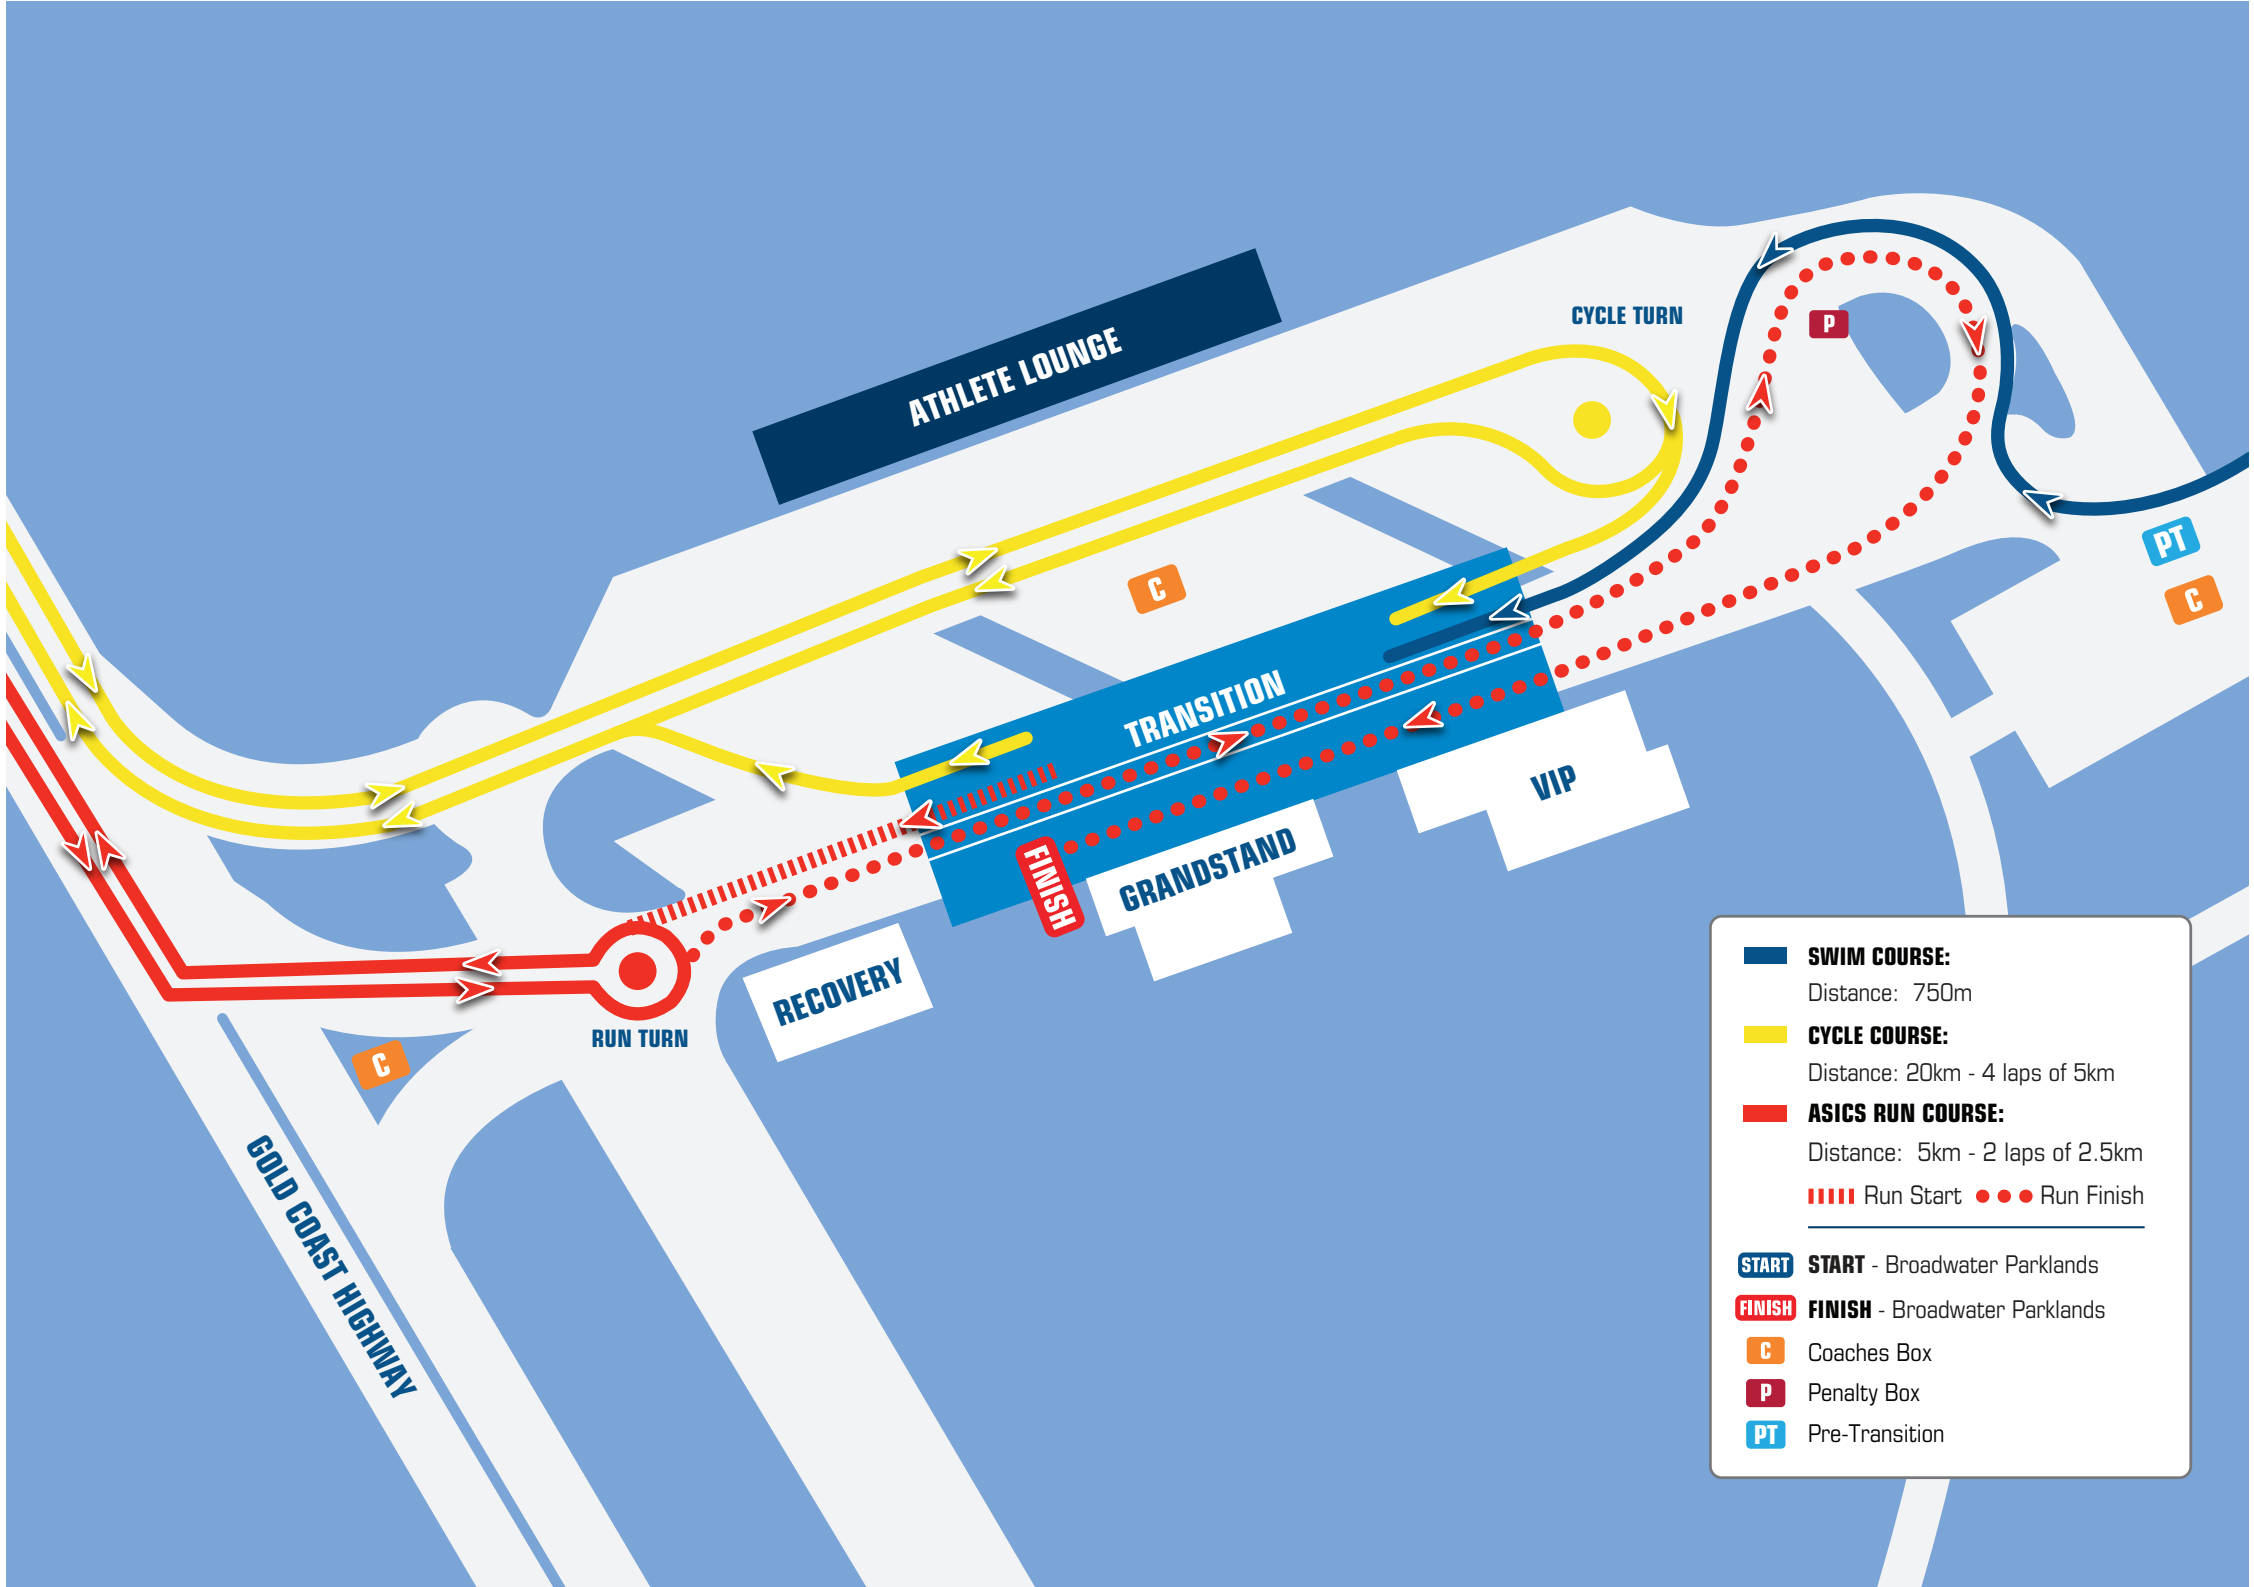

ITU WORLD TRIATHLON GRAND FINAL - GOLD COAST PARATRIATHLON - TRANSITION / FINISH LINE

SWIM COURSE:
Distance: 750m

CYCLE COURSE:
Distance: 20km - 4 laps of 5km

ASICS RUN COURSE:
Distance: 5km - 2 laps of 2.5km

 ||||| Run Start ●●●● Run Finish

START START - Broadwater Parklands

FINISH FINISH - Broadwater Parklands

C Coaches Box

P Penalty Box

PT Pre-Transition