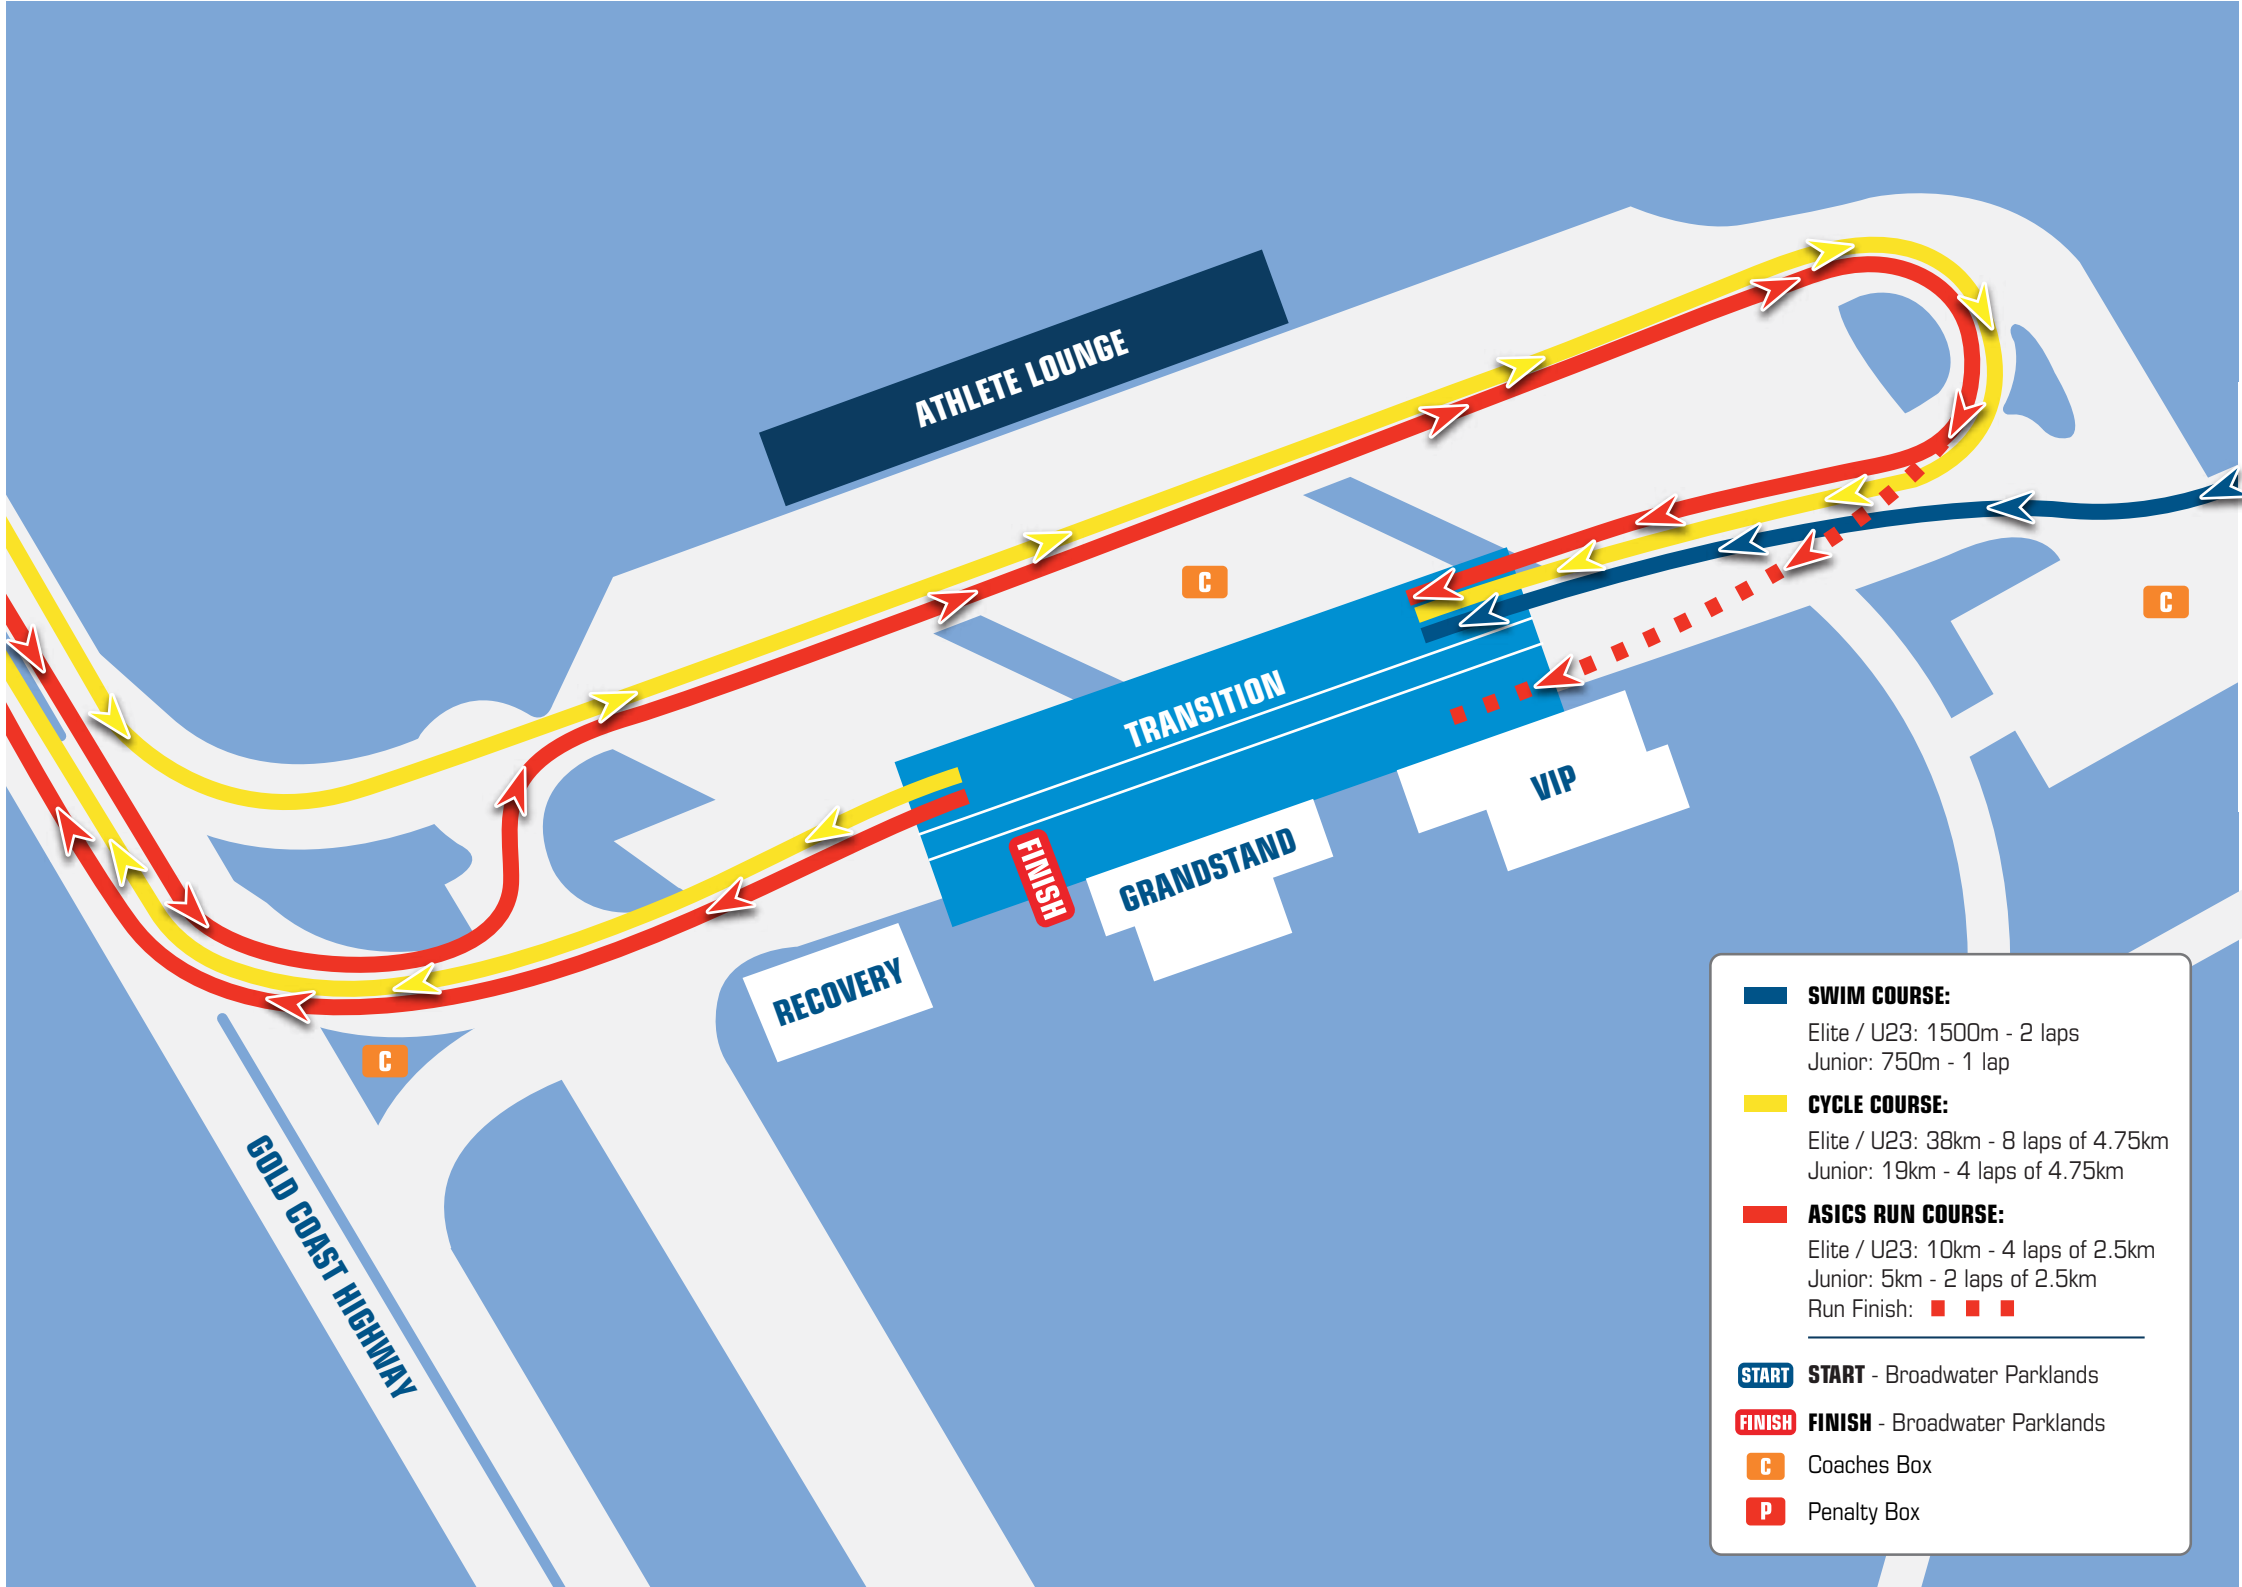

# ITU WORLD TRIATHLON GRAND FINAL - GOLD COAST ELITE / U23 / JUNIOR - TRANSITION / FINISH LINE

**SWIM COURSE:**  
 Elite / U23: 1500m - 2 laps  
 Junior: 750m - 1 lap

**CYCLE COURSE:**  
 Elite / U23: 38km - 8 laps of 4.75km  
 Junior: 19km - 4 laps of 4.75km

**ASICS RUN COURSE:**  
 Elite / U23: 10km - 4 laps of 2.5km  
 Junior: 5km - 2 laps of 2.5km  
 Run Finish: ■ ■ ■

---

**START** START - Broadwater Parklands  
**FINISH** FINISH - Broadwater Parklands  
**C** Coaches Box  
**P** Penalty Box