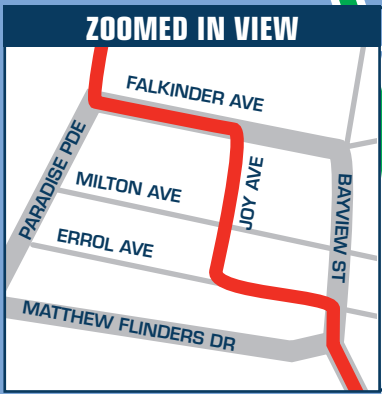

MAP 2 - PARADISE POINT TO LABRADOR

APPLICABLE - THURSDAY 13TH AND SUNDAY 16TH SEPTEMBER ONLY

LEGEND

- **Road closed**
Thur 13th Sept from 9:00am to 3:00pm
Sun 16th Sept from 5:30am to 6:30pm
*Detailed road conditions overleaf
- **Preferred alternate route**
- ⋯ **Resident exit route**
- X **Vehicle crossing under Police and Traffic Control Supervision**
- **Vehicle exit only under Police and Traffic Control Supervision**
- Boat ramp closure**