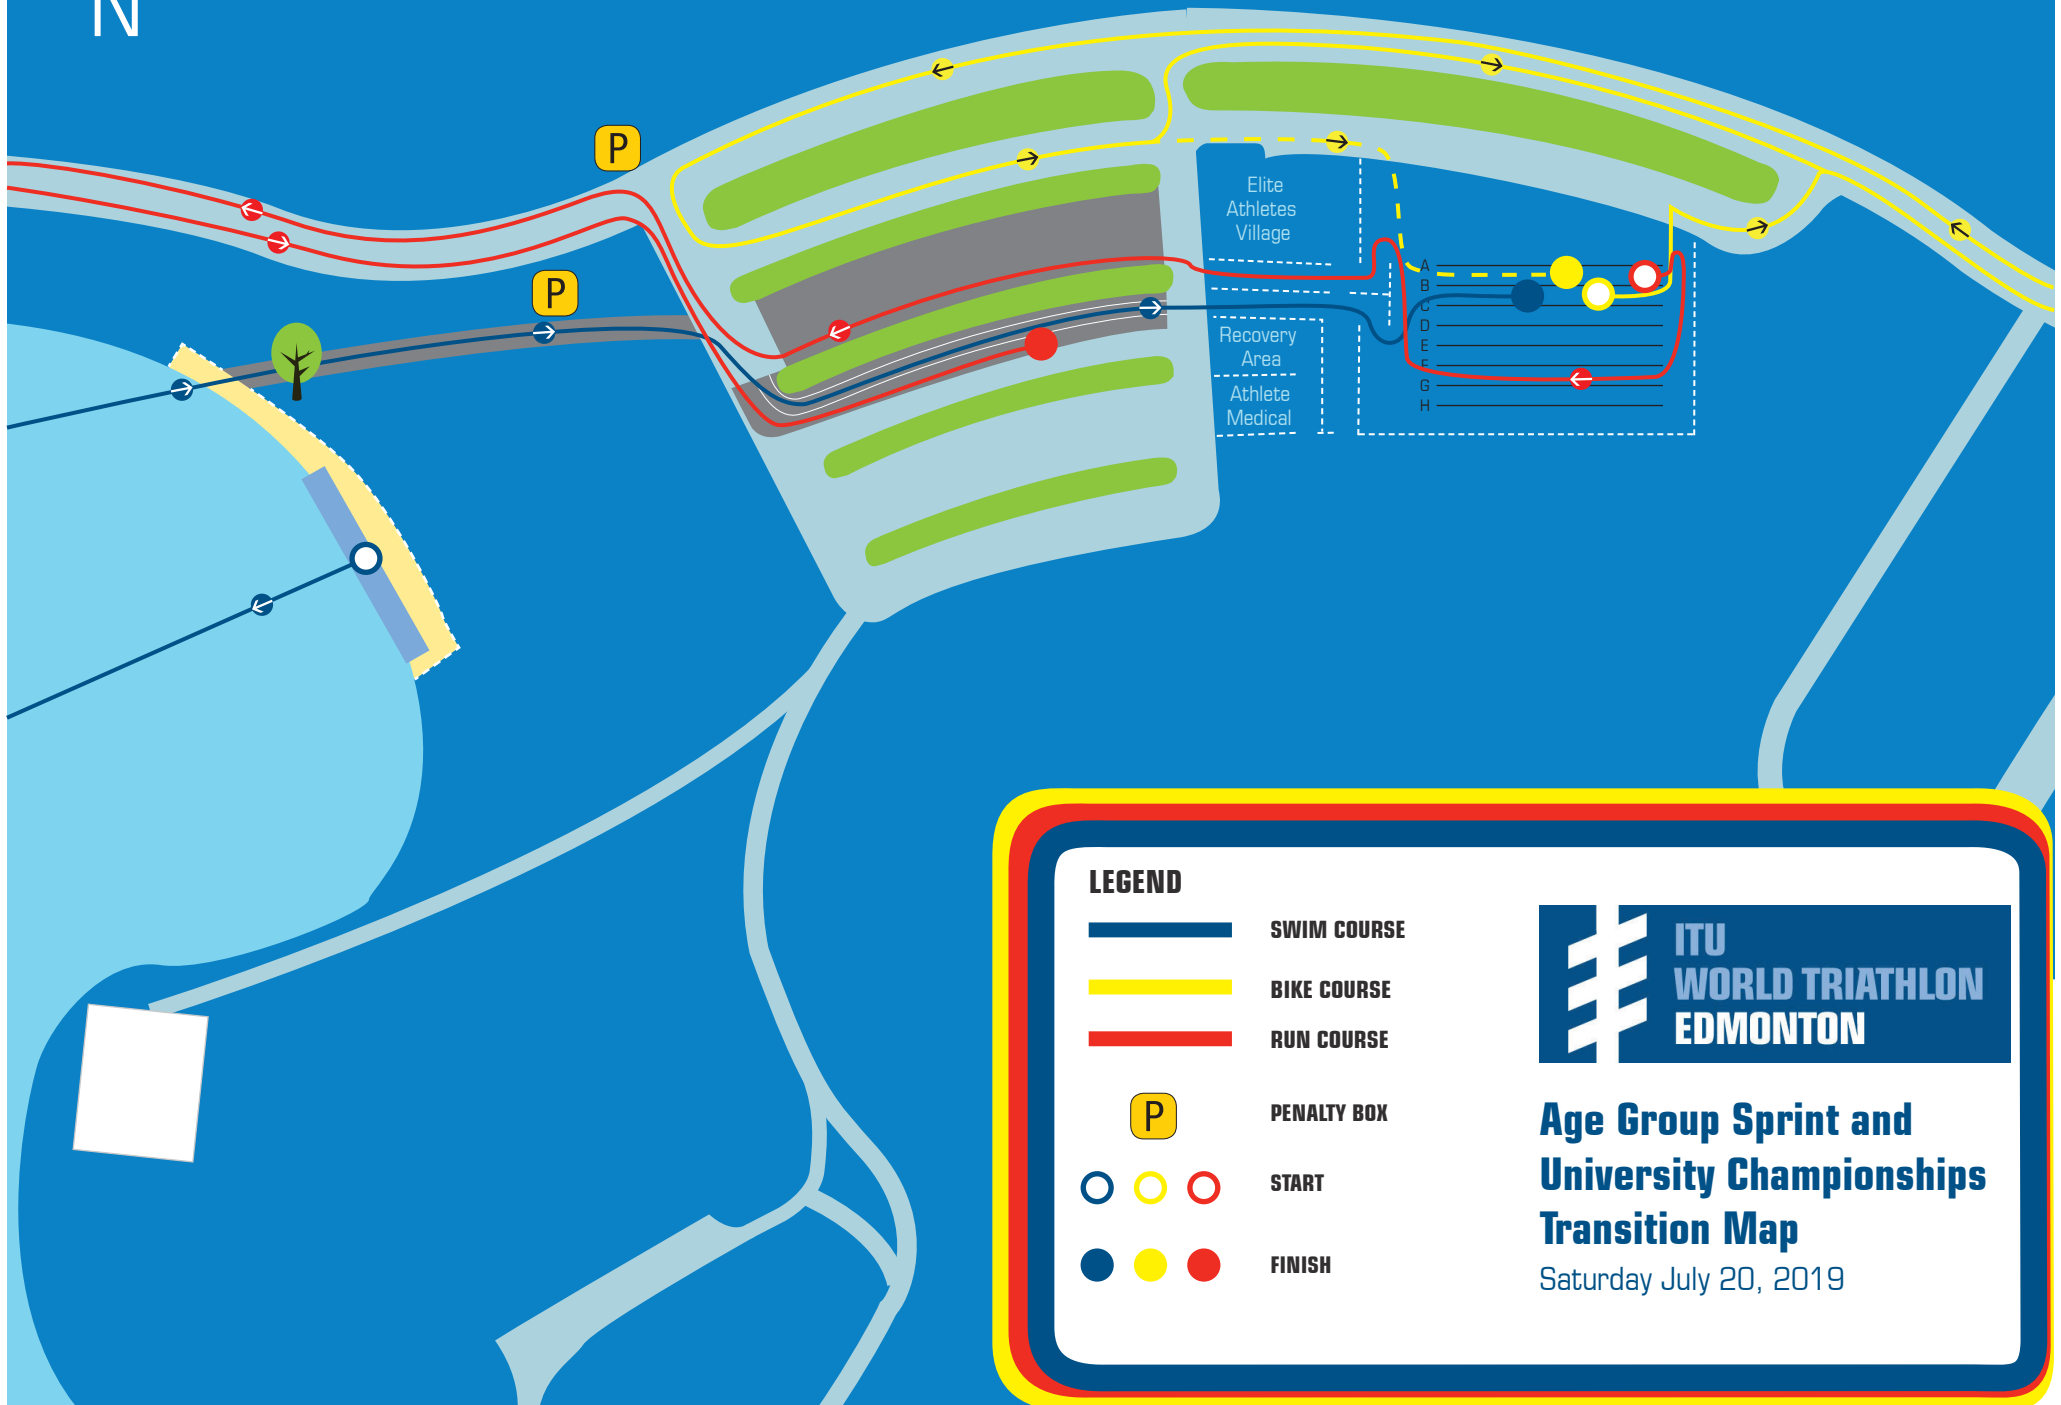

Age Group Sprint

Saturday July 20, 2019

LEGEND

- SWIM COURSE: 750 m
Lap: 750 m – 1 Lap
- BIKE COURSE: 18.9 km
Lap: 6.3 km – 3 Laps
- RUN COURSE: 5 km
Lap: 5 km – 1 Lap
- PENALTY BOX
- AID STATION
- PARK & RIDE

Mayfair Golf Club

Emily Murphy Park

Age Group Transition

A

P

Hawrelak Park

A

A

Turn Around

Groat Road

118 St

Edinboro Road

116 Street

87 Avenue

C

Saskatchewan Drive

University of Alberta

111 Street

90 Avenue

LEGEND

-  SWIM COURSE
-  BIKE COURSE
-  RUN COURSE
-  PENALTY BOX
-    START
-    FINISH

Age Group Sprint and University Championships Transition Map

Saturday July 20, 2019