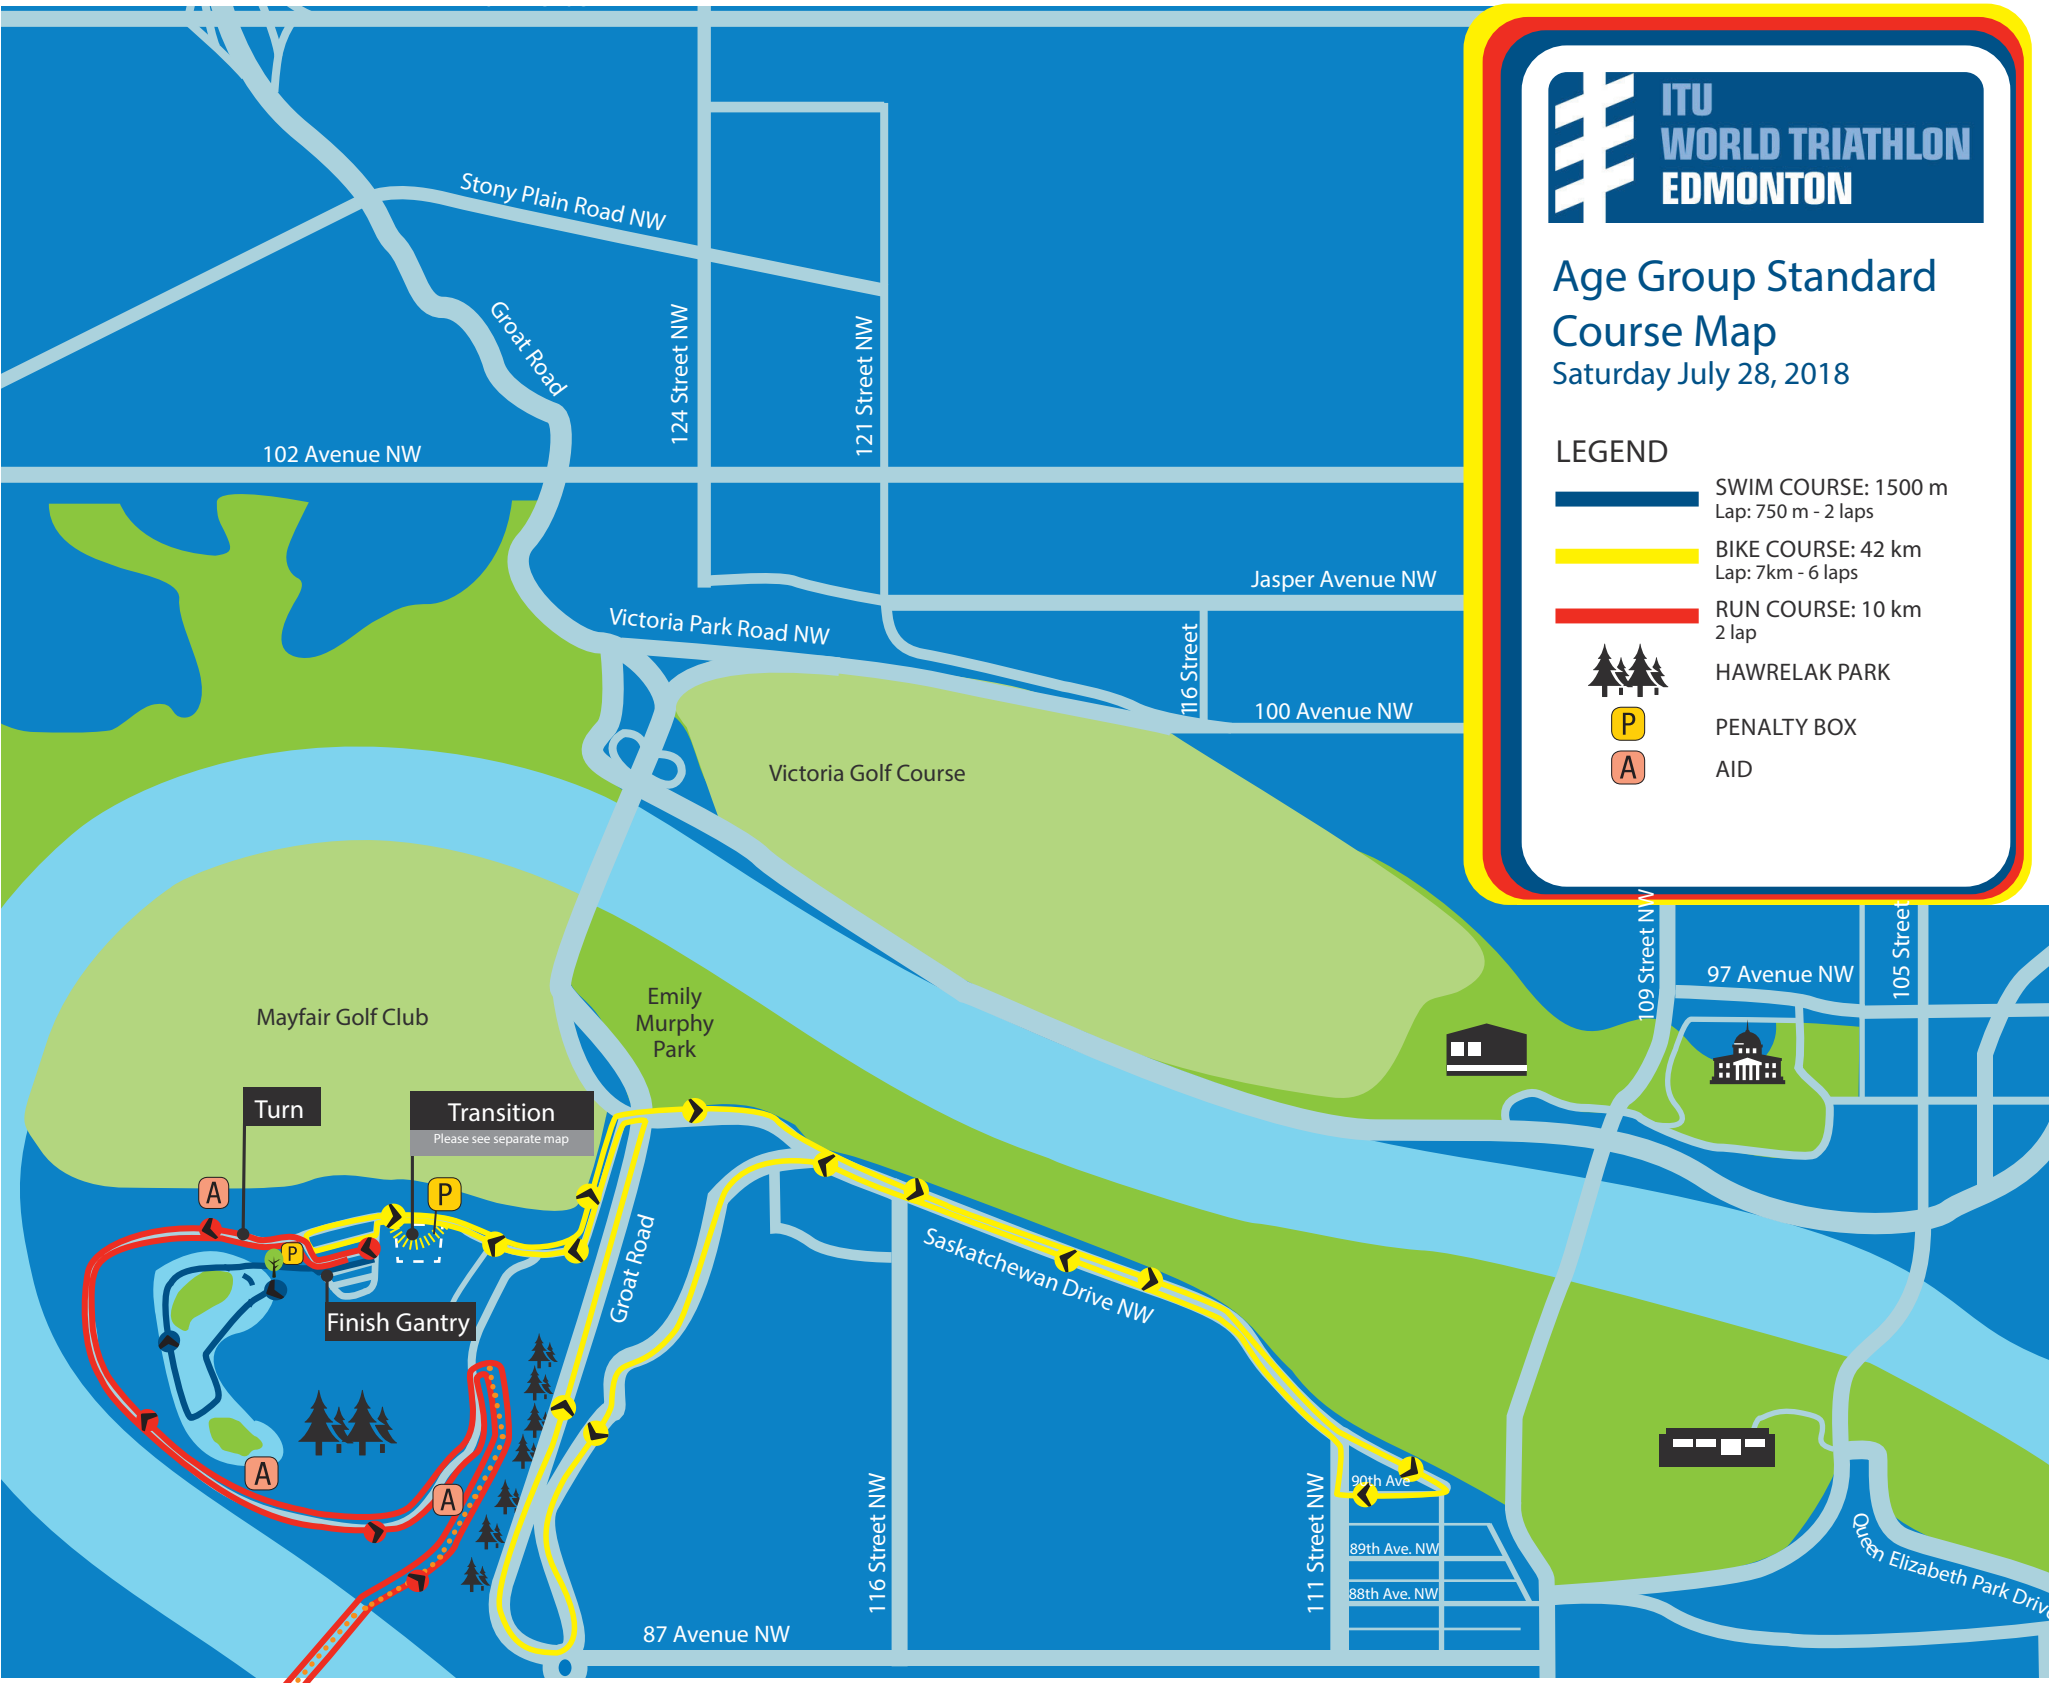

Age Group Standard Course Map

Saturday July 28, 2018

LEGEND

- SWIM COURSE: 1500 m
Lap: 750 m - 2 laps
- BIKE COURSE: 42 km
Lap: 7km - 6 laps
- RUN COURSE: 10 km
2 lap
- HAWRELAK PARK
- PENALTY BOX
- AID

LEGEND

-  SWIM COURSE
-  BIKE COURSE
-  RUN COURSE
-  COURSE CROSSING

Age Group Standard /
Relay Transition Map
Saturday July 28, 2018