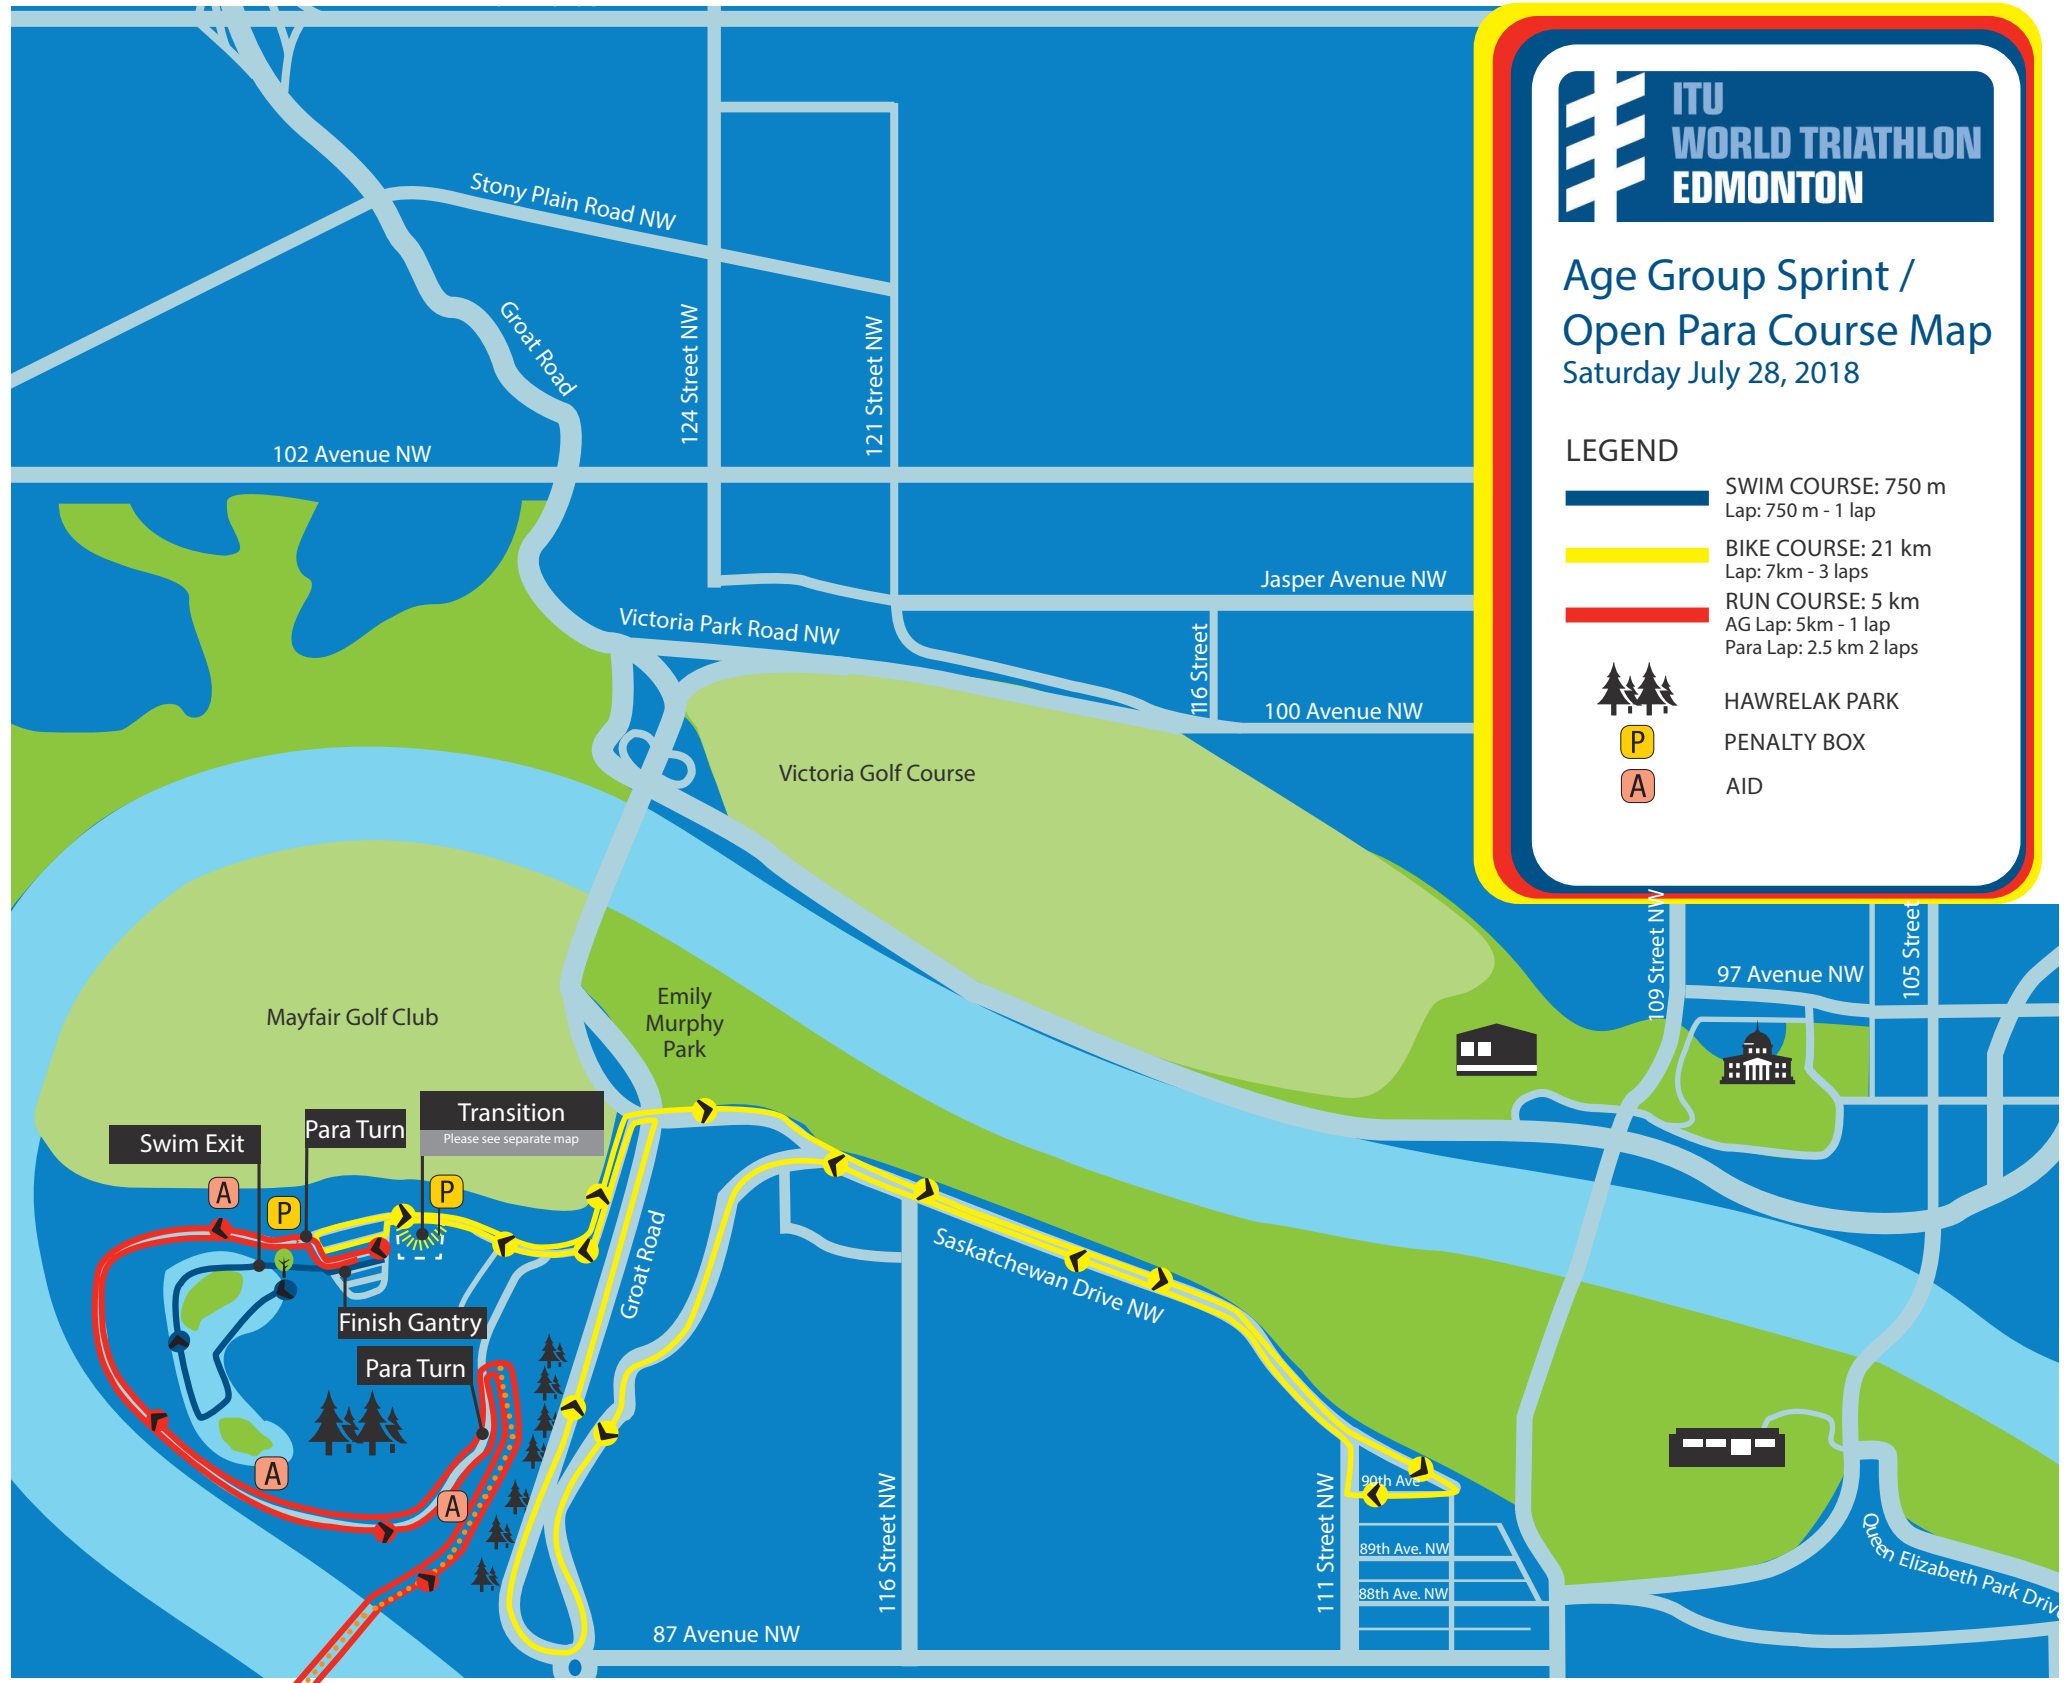

Age Group Sprint / Open Para Course Map

Saturday July 28, 2018

LEGEND

- SWIM COURSE: 750 m
Lap: 750 m - 1 lap
- BIKE COURSE: 21 km
Lap: 7km - 3 laps
- RUN COURSE: 5 km
AG Lap: 5km - 1 lap
Para Lap: 2.5 km 2 laps
- HAWRELAK PARK
- PENALTY BOX
- AID

Swim Exit

Para Turn

Transition
Please see separate map

Finish Gantry

Para Turn

Stony Plain Road NW

102 Avenue NW

Groat Road

Emily Murphy Park

97 Avenue NW

105 Street

109 Street NW

Saskatchewan Drive NW

87 Avenue NW

116 Street NW

111 Street NW

90th Ave
89th Ave. NW
88th Ave. NW

Queen Elizabeth Park Drive

LEGEND

-  SWIM COURSE
-  BIKE COURSE
-  RUN COURSE
-  COURSE CROSSING

Age Group Sprint / Open
Para Transition Map
Saturday July 28, 2018