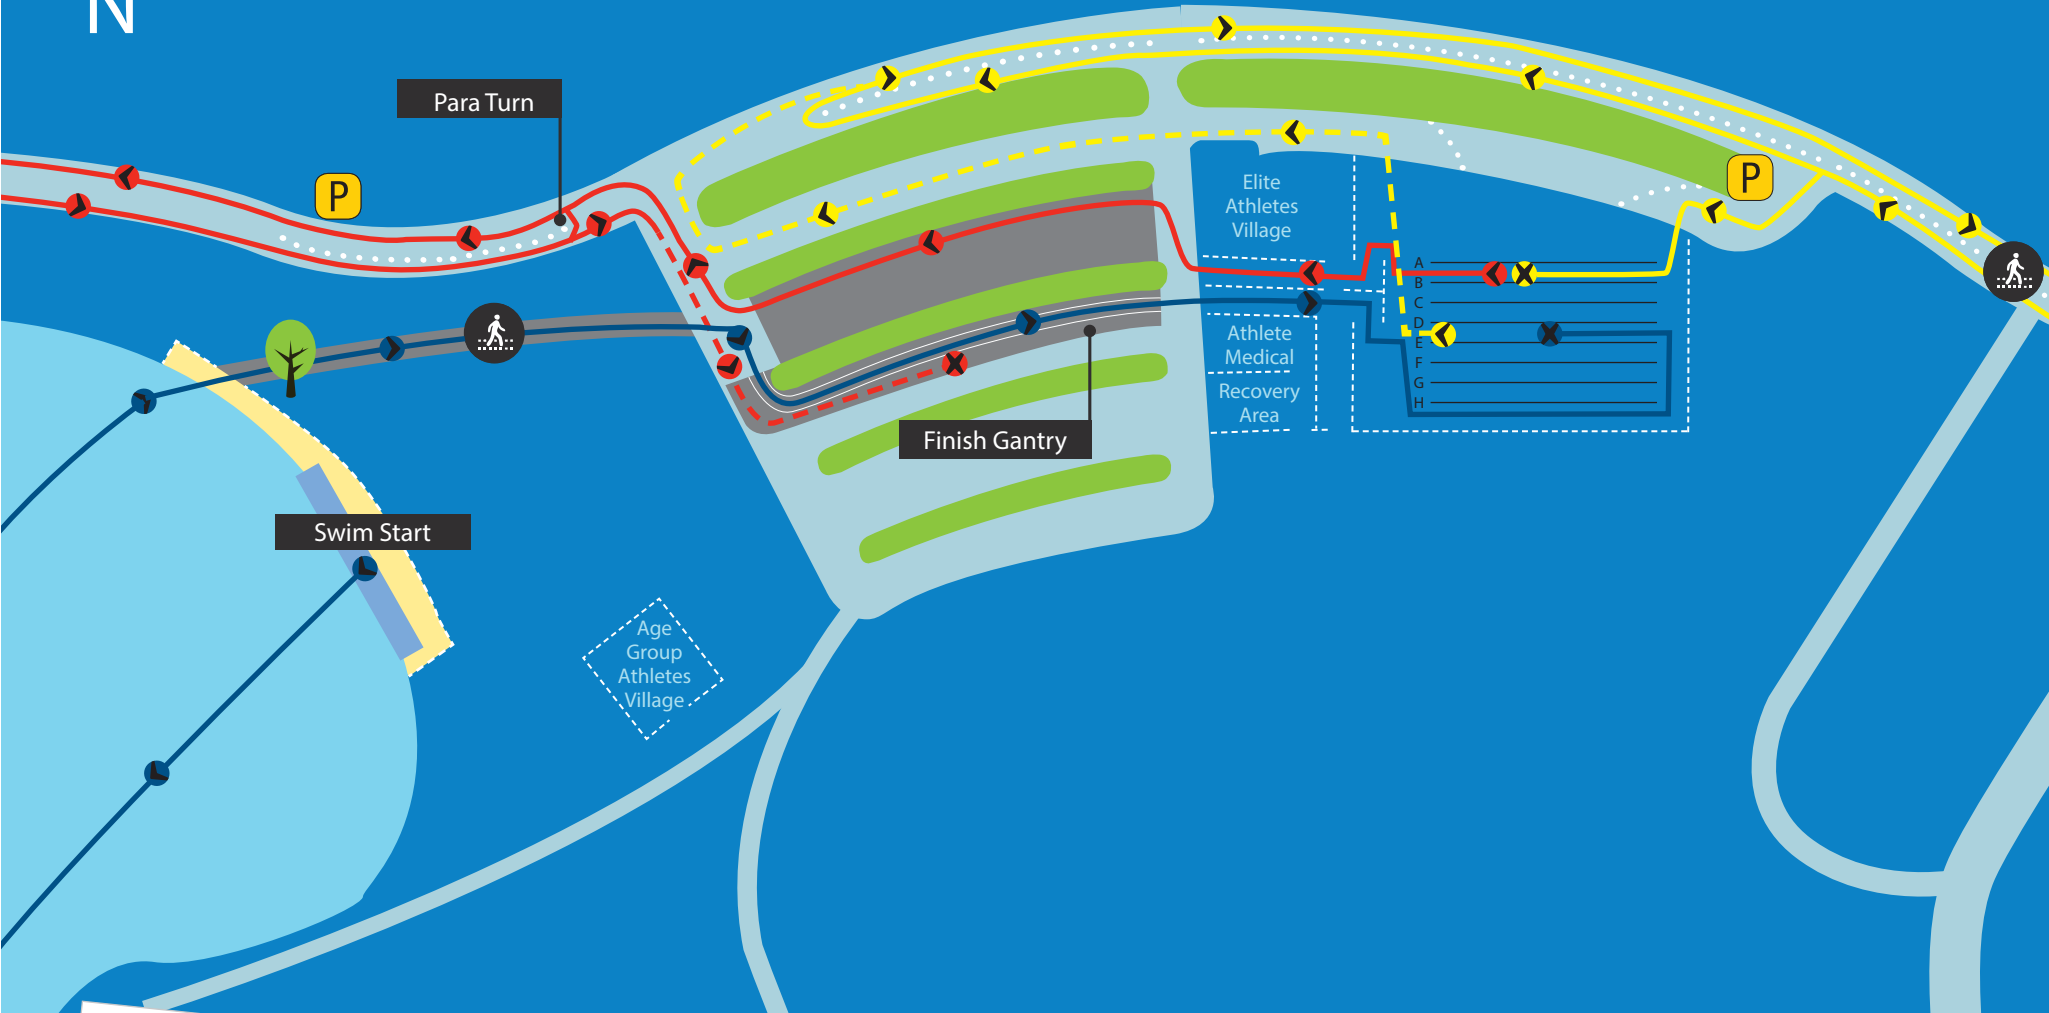

Swim Exit

Para Turn

Transition
Please see separate map

Finish Gantry

Para Turn

Stony Plain Road NW

102 Avenue NW

Groat Road

124 Street NW

121 Street NW

Victoria Park Road NW

Victoria Golf Course

Jasper Avenue NW

116 Street

100 Avenue NW

Mayfair Golf Club

Emily Murphy Park

97 Avenue NW

105 Street

109 Street NW

Saskatchewan Drive NW

87 Avenue NW

116 Street NW

111 Street NW

90th Ave
89th Ave. NW
88th Ave. NW

Queen Elizabeth Park Drive

LEGEND

-  SWIM COURSE
-  BIKE COURSE
-  RUN COURSE
-  COURSE CROSSING

Age Group Sprint / Open
Para Transition Map
Saturday July 28, 2018