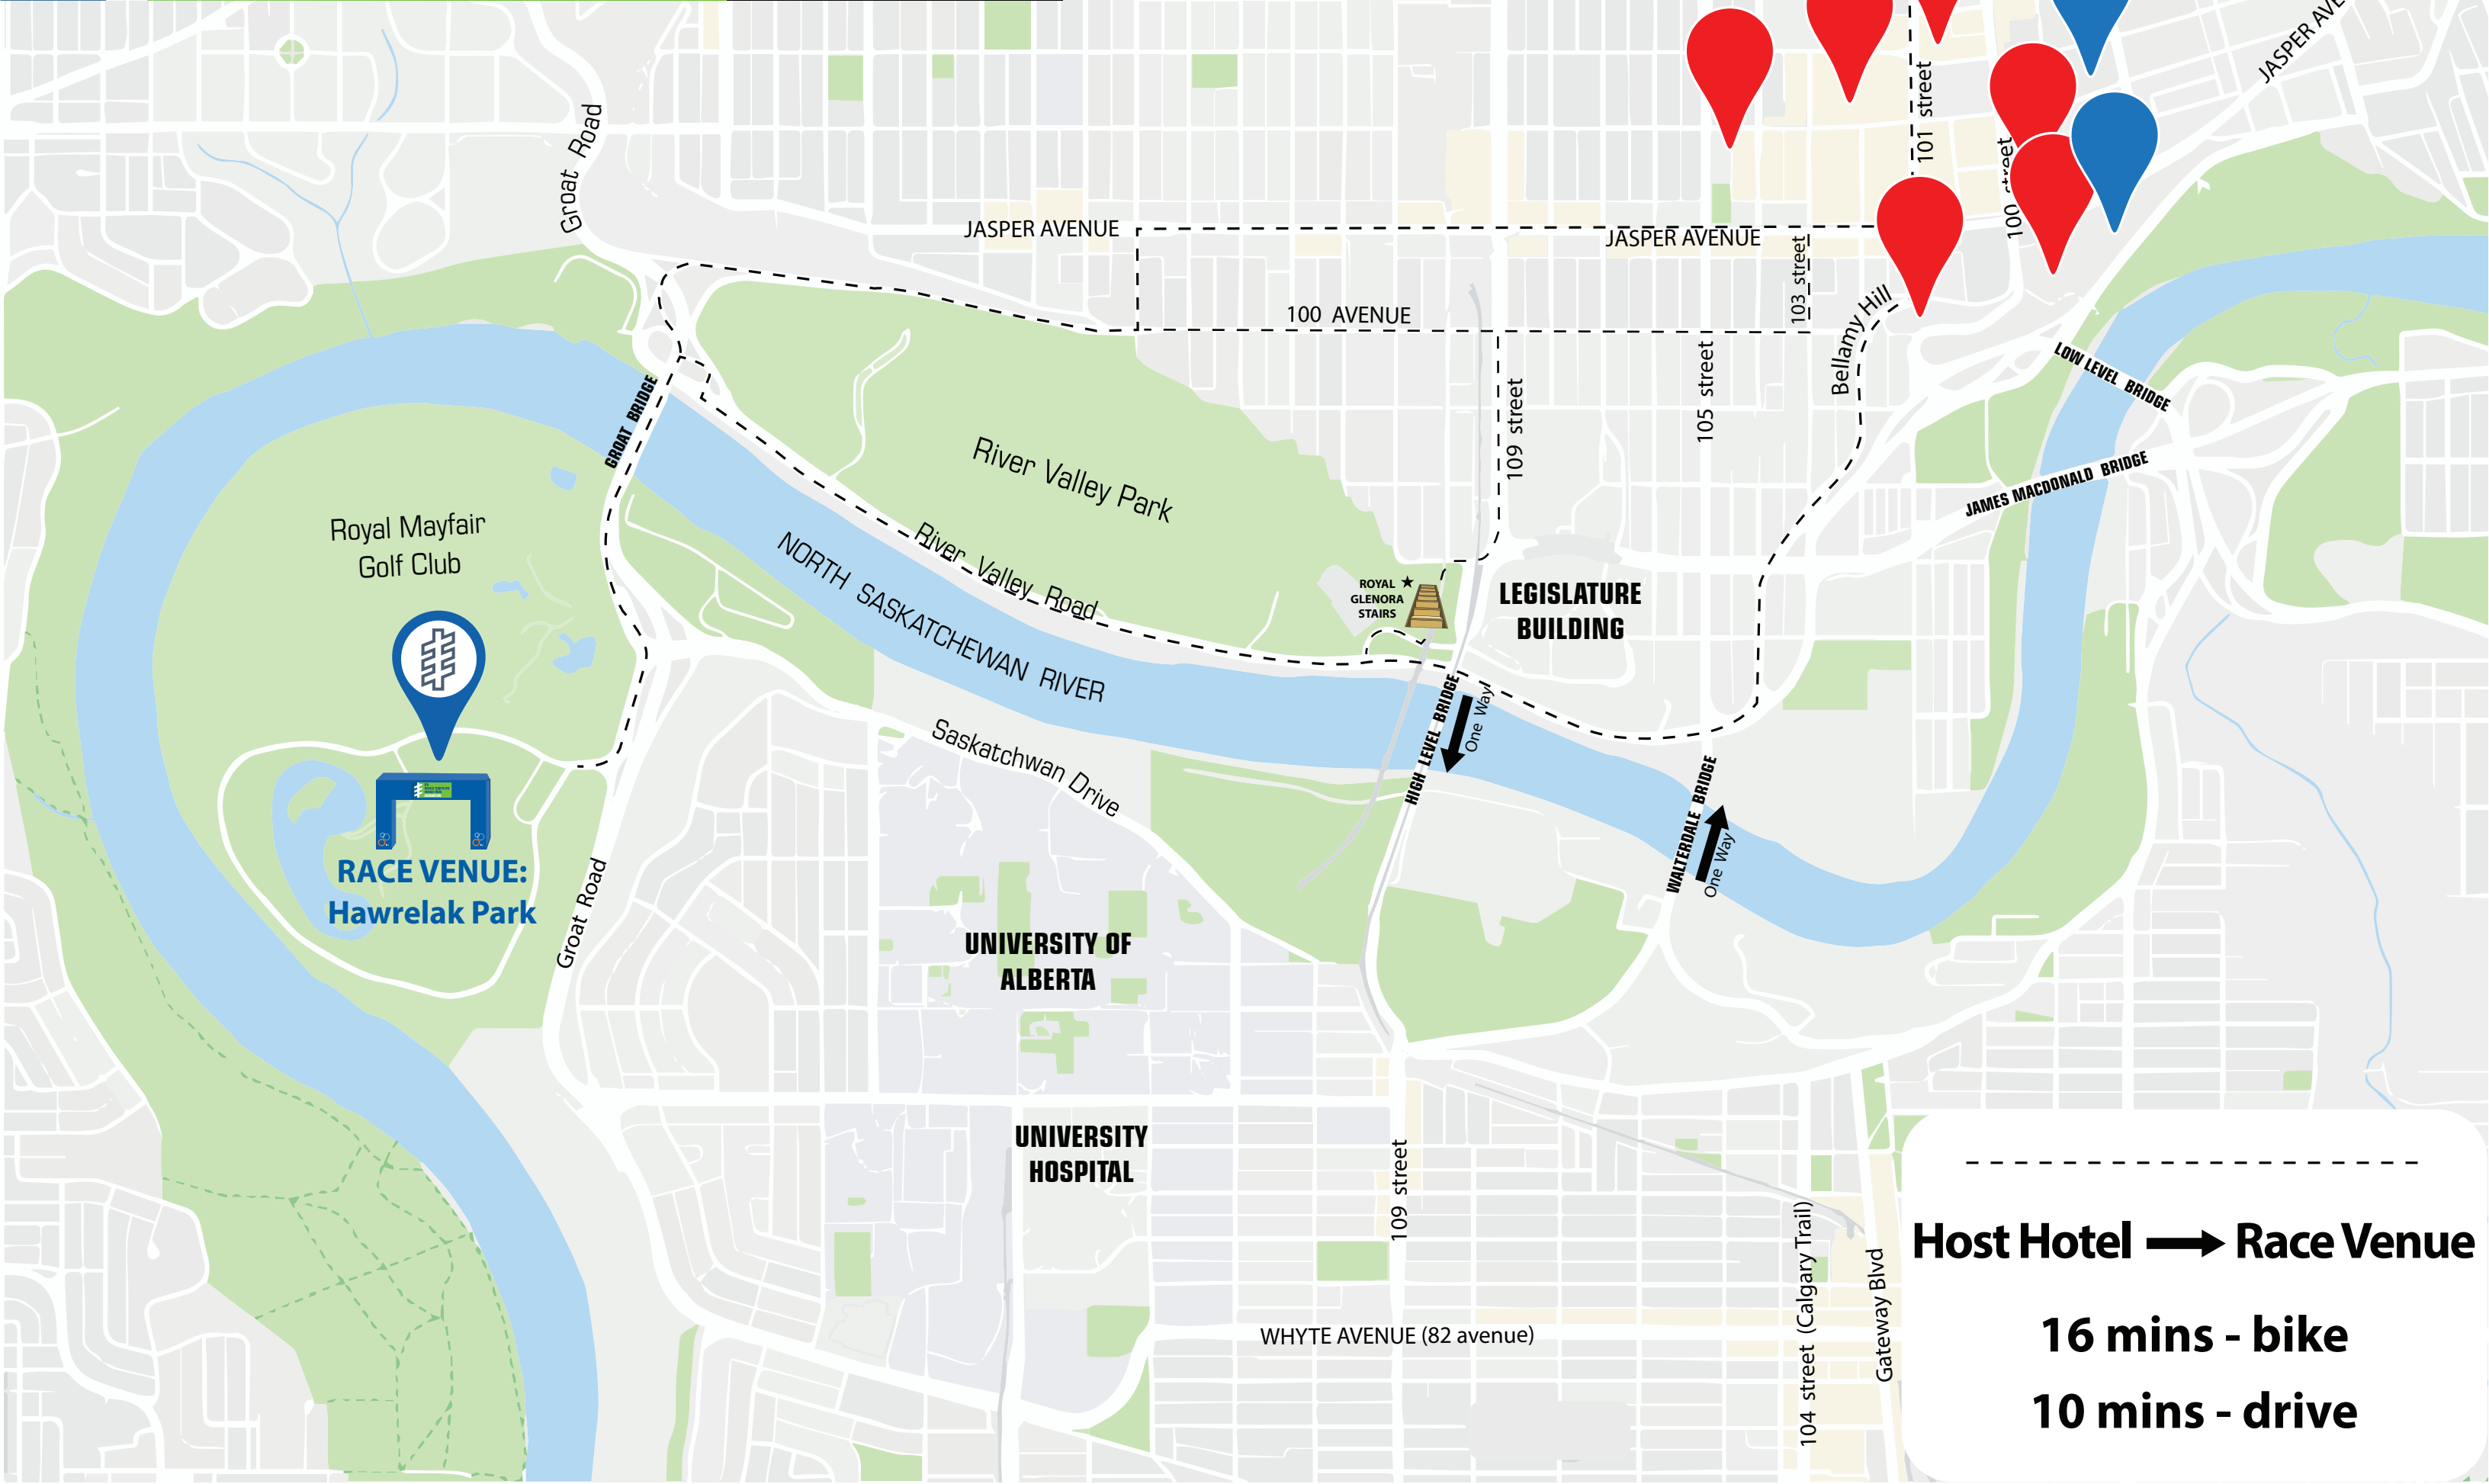

ITU
WORLD TRIATHLON
GRAND FINAL
EDMONTON

HOTELS
&
RACE VENUE

Royal Mayfair
Golf Club

RACE VENUE:
Hawrelak Park

HOTELS
&
RACE VENUE

Host Hotel → Race Venue
16 mins - bike
10 mins - drive