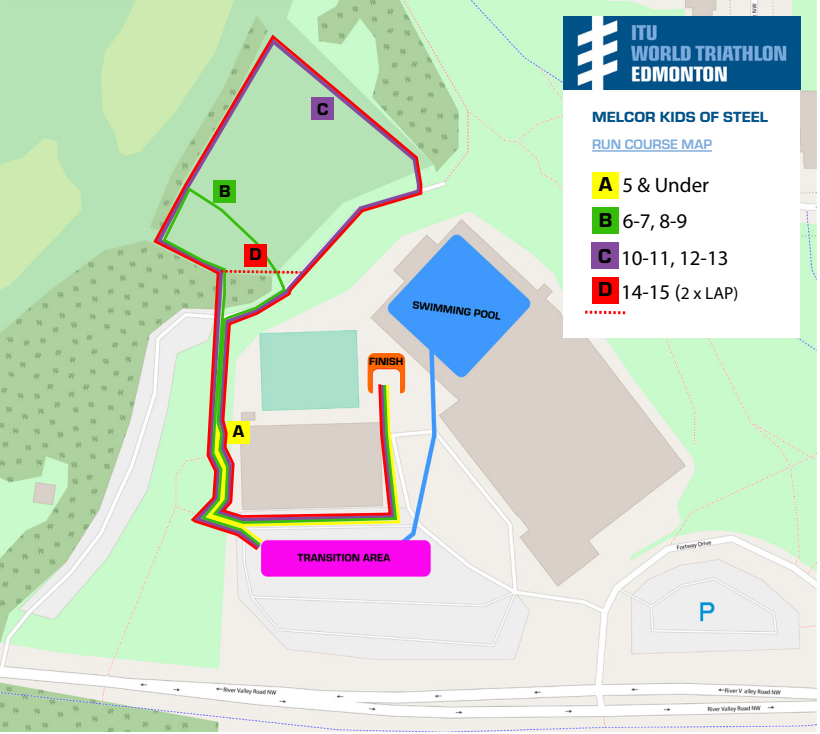

**ITU  
WORLD TRIATHLON  
EDMONTON**

**MELCOR KIDS OF STEEL**

[BIKE COURSE MAP](#)

- A** 5 & Under
- B** 6-7, 8-9
- C** 10-11, 12-13
- D** 14-15 (2 x LAP)

**ITU  
WORLD TRIATHLON  
EDMONTON**

**MELCOR KIDS OF STEEL**

RUN COURSE MAP

- A** 5 & Under
- B** 6-7, 8-9
- C** 10-11, 12-13
- D** 14-15 (2 x LAP)

**TRANSITION AREA**

**SWIMMING POOL**

**FINISH**

**P**

← River Valley Road NW

← River Valley Road NW

River Valley Road NW →