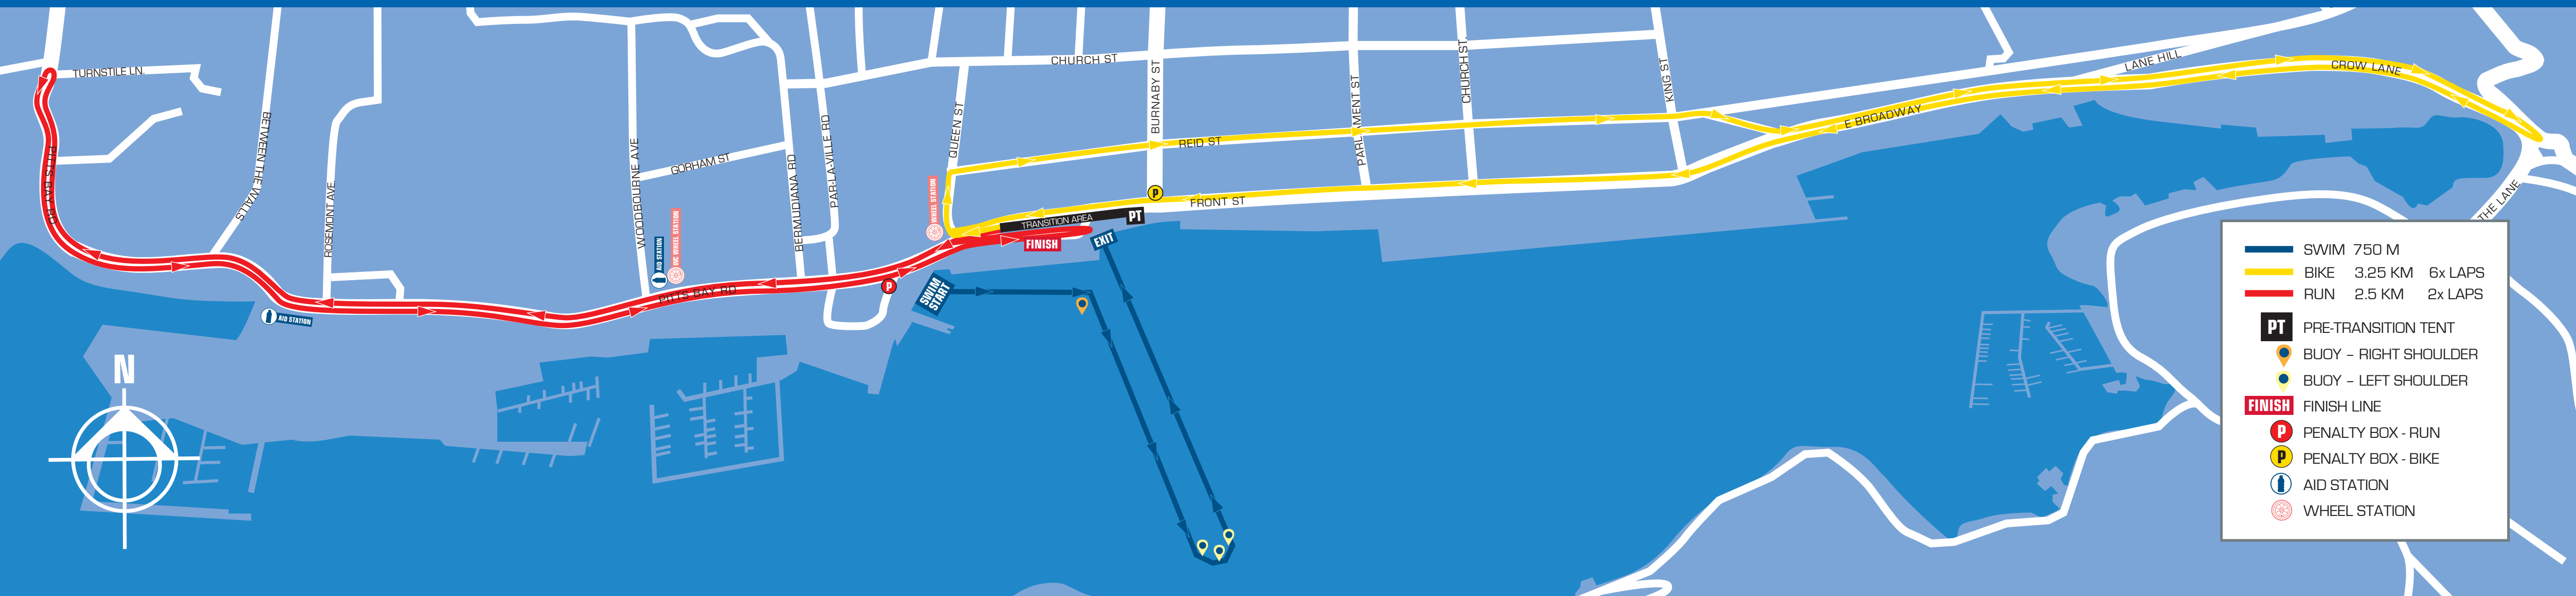

PARATRIATHLON COURSE

	SWIM 750 M
	BIKE 3.25 KM 6x LAPS
	RUN 2.5 KM 2x LAPS
	PRE-TRANSITION TENT
	BUOY - RIGHT SHOULDER
	BUOY - LEFT SHOULDER
	FINISH LINE
	PENALTY BOX - RUN
	PENALTY BOX - BIKE
	AID STATION
	WHEEL STATION